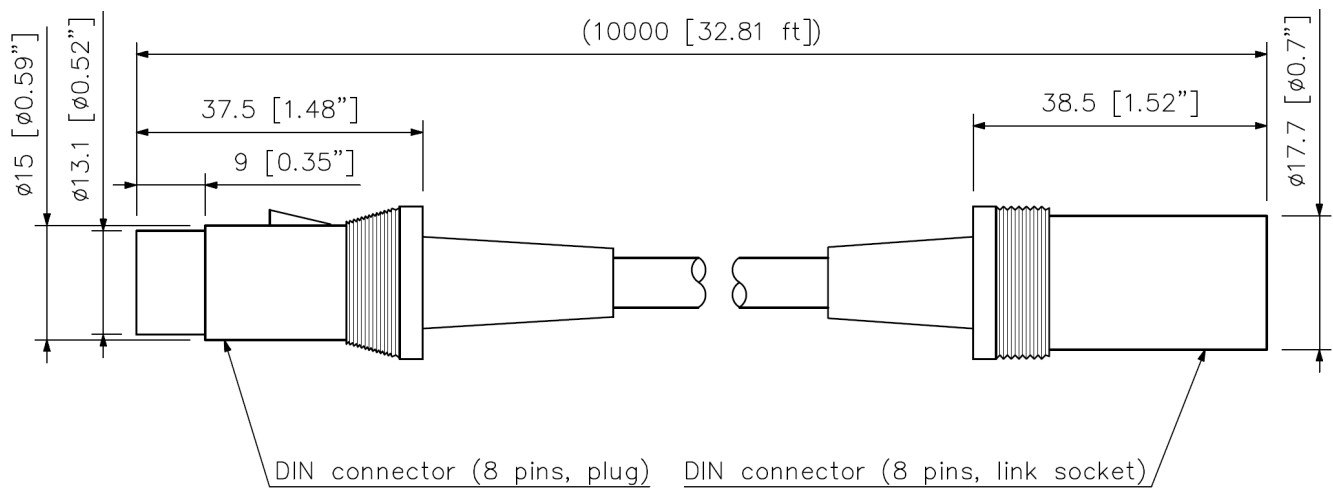

## YR-790-10-AS

EXTENSION CORD

The YR-790-10 is an extension cord used to connect between the conference system's Central Unit and Conference units (TS-791L and TS-792L).

## Specifications

Cable Length	10 m (32.81 ft)
Connector	8 pins DIN socket (going to the unit's base) x 1, 8 pins DIN plug (going to the cord) x 1

## Dimensions

UNIT: mm

Note: Numerical values in parentheses are for reference only.