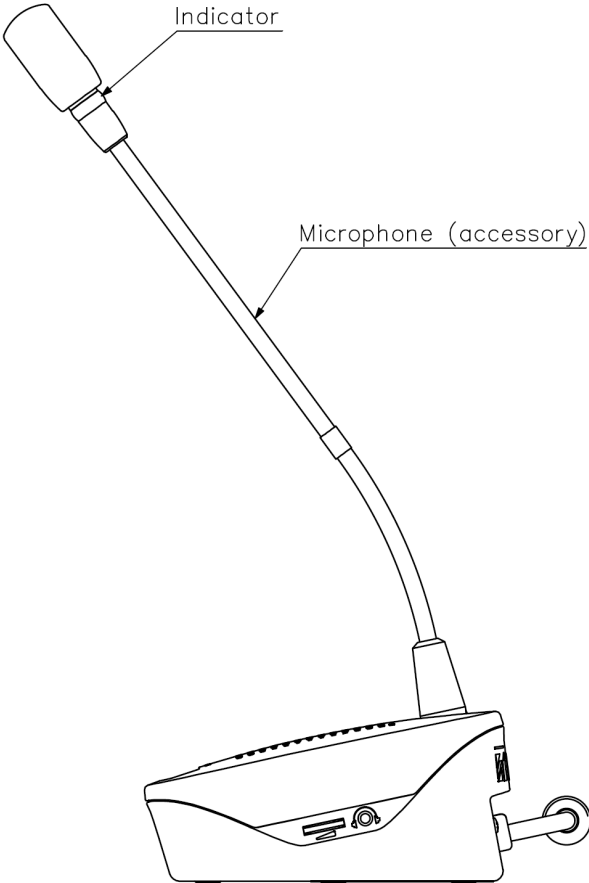

### CHAIRMAN UNIT WITH LONG MICROPHONE

The TS-791L is a Chairman unit for TOA Conference system. The compact and lightweight design makes it easy to install and store. Placing the speech button in the ON position permits speech and disable the speaker to prevent feedback. If the speech button is placed in the OFF position, the microphone cannot be used but the speaker is turned on, allowing the voices from delegate units (TS-792L) to be monitored. By pressing the priority button, the chairman unit can take precedence over any delegate units. The TS-792L chairman unit come with a long microphone as a standard accessory.

# Dimensions

Rear View

Top View

Front View

Side View

UNIT:mm