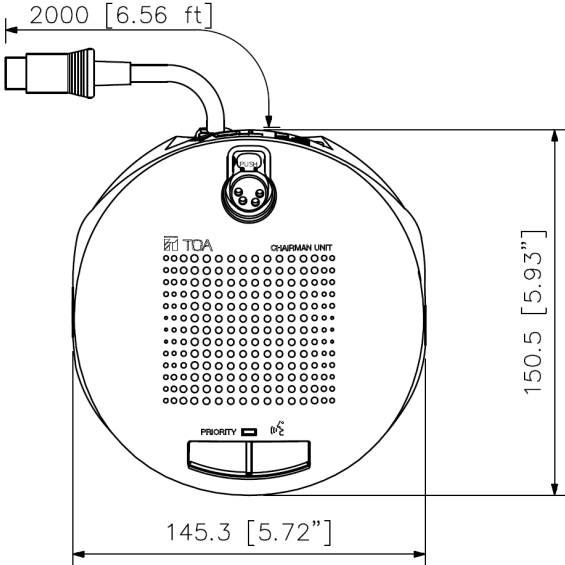

## Specifications

\*0 dB = 1 V

|                             |  |
|-----------------------------|--|
| Power Source                | 36 V DC, 30 mA or less (supplied from the Central Unit TS-7912D, TS-7912DW)  |
| Output                      | Headphone/Recording: Ø3.5 mm, mini jack (3P: monaural) x 2<br>Monitor speaker: 130 Ω, 200 mW   |
| Control                     | Speech: Microphone, speaker on-off control by speech button<br>Priority: Microphone, speaker on-off, other microphone cut off and single-tone chime activation by priority button<br>Volume control: Headphone/Recording and monitor speaker volume adjustable x 2 |
| Microphone Unit (Accessory) | Electret condenser microphone<br>Directivity: Unidirectional<br>Impedance: 1.8 kΩ<br>Sensitivity: -37 dB (1 kHz 0 dB = 1 V/Pa)<br>Frequency Response: 100 Hz - 13 kHz<br>LED indicator: Speech indicator (ring type) Blue<br>Length: 518 mm<br>Weight: 105 g       |
| Operating Temperature       | 0 °C to +40 °C (32 °F to 104 °F)   |
| Operating Humidity          | 90 %RH or less (no condensation)   |
| Finish                      | Upper case: ABS resin, dark grey, paint<br>Lower case: ABS resin, black, paint   |
| Dimensions                  | 145.3 (W) x 70.7 (H) x 150.5 (D) mm (5.72" x 2.78" x 5.93") (Excluding microphone unit)  |
| Weight                      | 800 g (1.76 lb) (Excluding microphone unit)  |
| Included Accessories        | Long microphone unit x 1   |
| Optional Accessories        | Extension cord: YR-790-3, YR-790-10  |

# Dimensions

Rear View

Top View

Front View

Side View

UNIT:mm