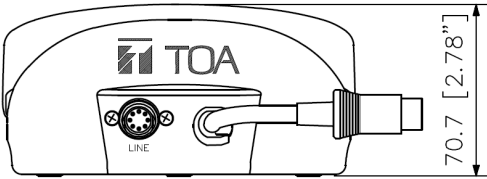

Dimensions

Rear View