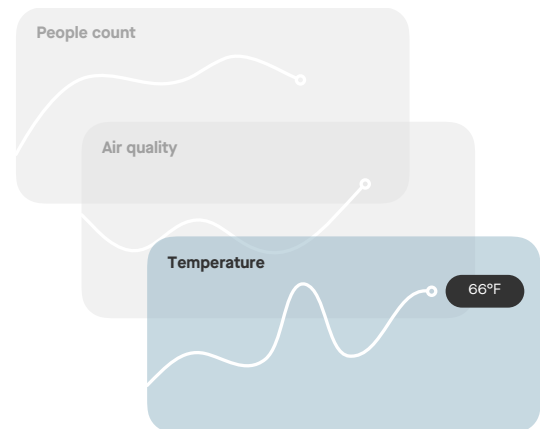

Just works.

Neat Bar self-activates the moment you walk in the room, immediately turning on your meeting room monitor and checking you into the room. Then with just one tap, you can wirelessly share your screen or start your meeting. Aside from outstanding audio and video quality, Neat Bar comes with a bunch of unique capabilities, as follows:

Neat Symmetry enables those remote to see everyone in the meeting room equally up close on their screen for more inclusive, detailed and life-size interaction. What's more, it instinctively frames and tracks each in-room participant, meaning people can stand up to stretch or move around for better wellbeing while remaining wholly engaged. As a result, they stay more energized, focused, and productive for longer. Finally, Neat Audio incorporates advanced audio processing that enhances human vocal pickup and removes distracting noises like a fan or air conditioning. At the same time, Neat Boundary enables you to set the width and depth of your meeting space to avoid the camera accidentally detecting, auto-framing and tracking anyone not involved in your video call.

Fully managed and supported.

Neat removes complexities and threats thanks to our secure, single-purpose hardware devices, meaning no stressing about passwords and patches. Plus, you can install all the latest upgrades with just one click.