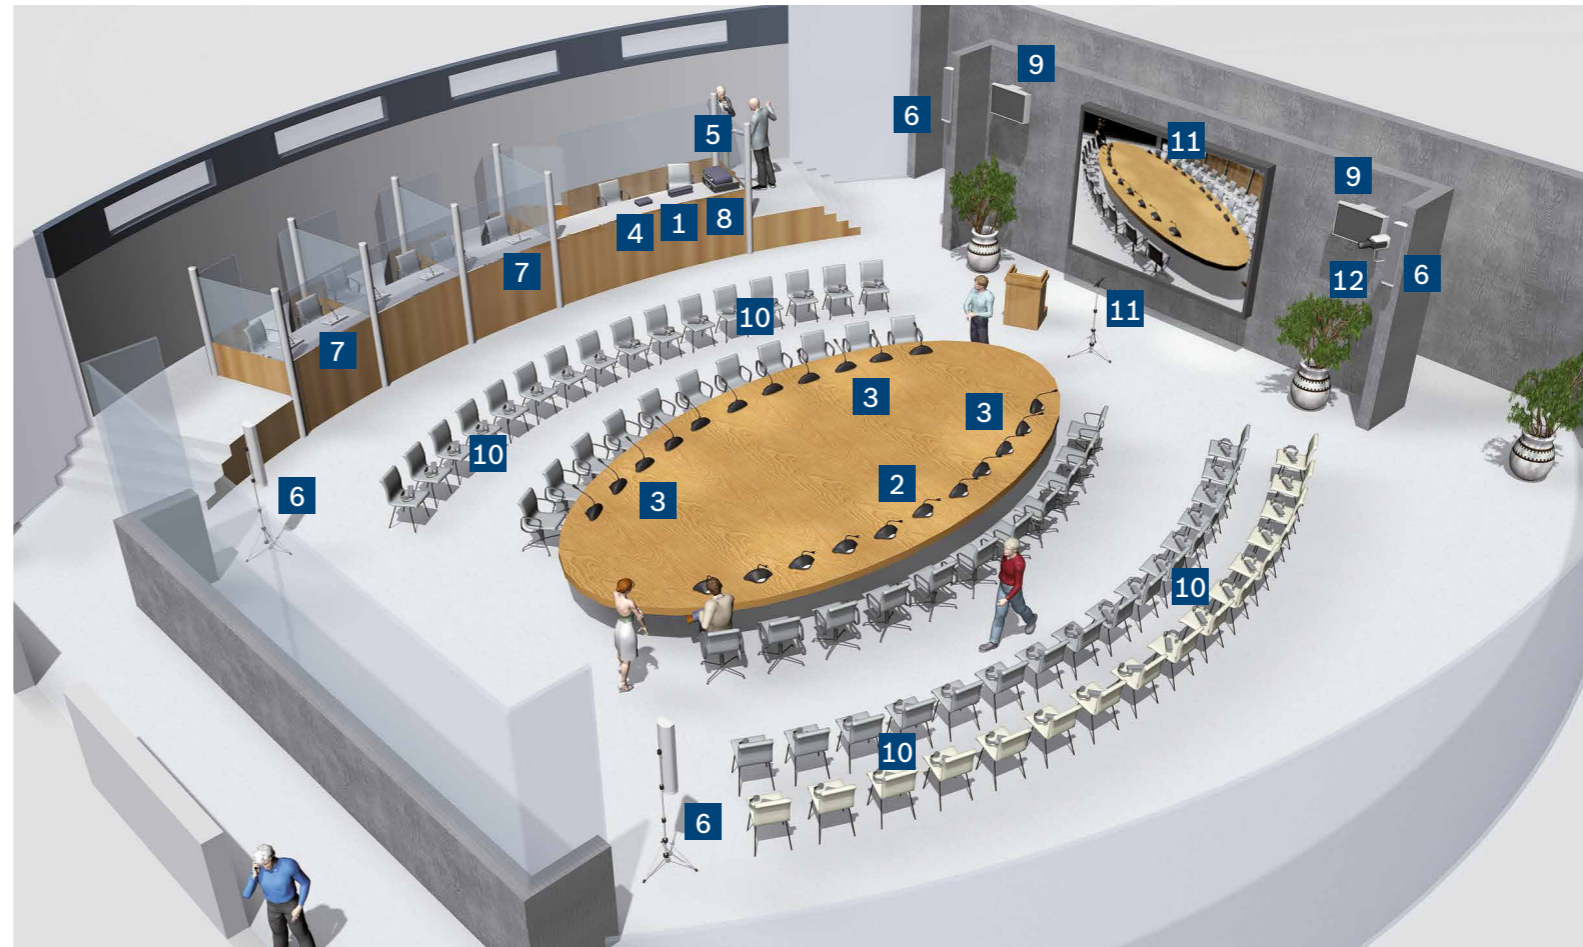

...with room to **grow.**

Excellent choice for dynamic business environments

The CCS 900 Ultra Discussion System makes an excellent base installation for medium-scaled applications such as international business and conference centers. It is easily integrated with the Bosch Integrus Digital Infrared Language Distribution System. Since language selection occurs on the wireless Integrus receiver itself, this solution gives delegates and audience members access to simultaneous interpretations generated by interpreters at Bosch interpreter desks.

There are a variety of integration possibilities, like a Bosch handheld microphone to speak or give presentations. Using an interface for tele- or video conferencing, two remote locations can be connected with each other.

- 1 Control Unit
- 2 Chairman Unit
- 3 Delegate Units
- 4 Video conferencing interface
- 5 Plena Mixer Amplifier 120W
- 6 XLA 3200 Line Array Loudspeakers 60W (x2)
- 7 Six-channel Analog Interpretation Desk
- 8 Integrus Transmitter
- 9 Integrus Radiators
- 10 Integrus Receivers
- 11 Wireless Microphone & Receiver
- 12 Camera system