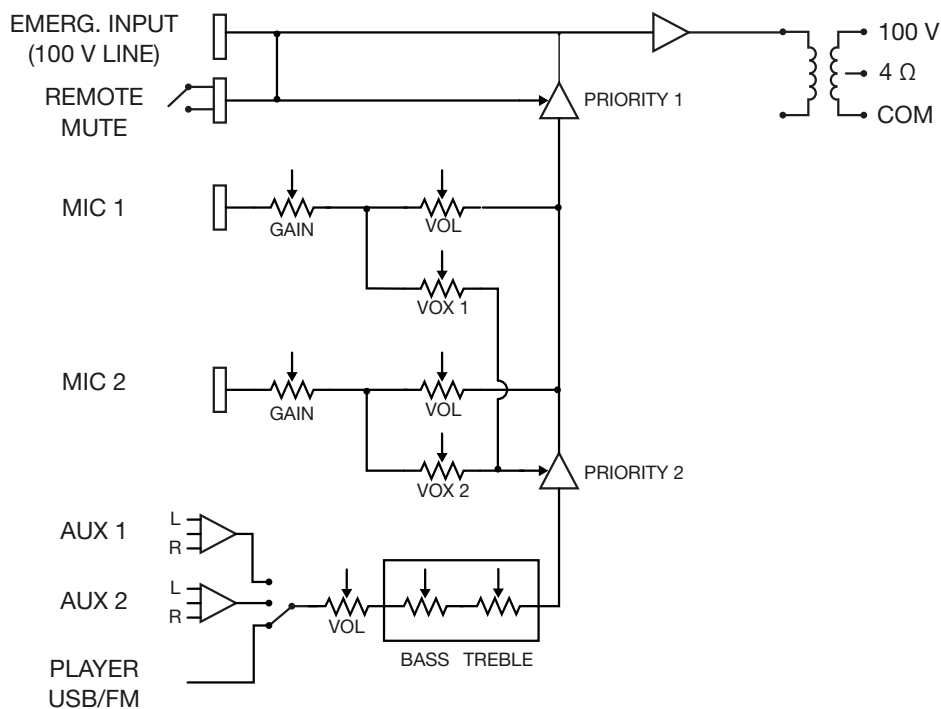

+ Info
<https://fonestar.com/PROX-30>