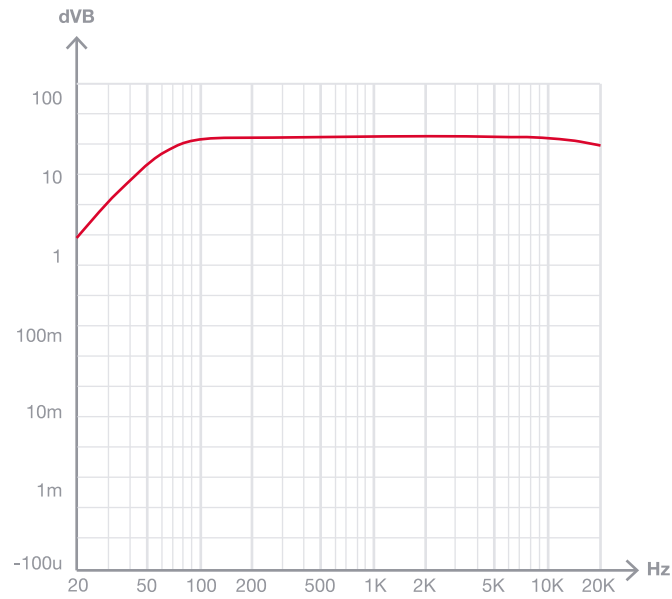

Frequency reponse