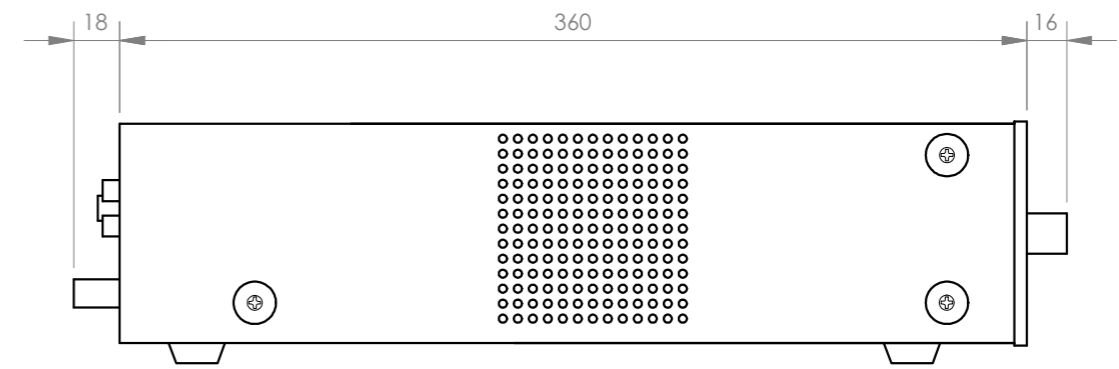

+ Info:
<https://fonestar.com/PROX-240Z>

Frequency reponse

Block diagram

+ Info <https://fonestar.com/PROX-240Z>

FONESTAR	Model	Description	Units	Scale
	PROX-240Z	PA MULTI-ZONE AMPLIFIER	mm	1:3