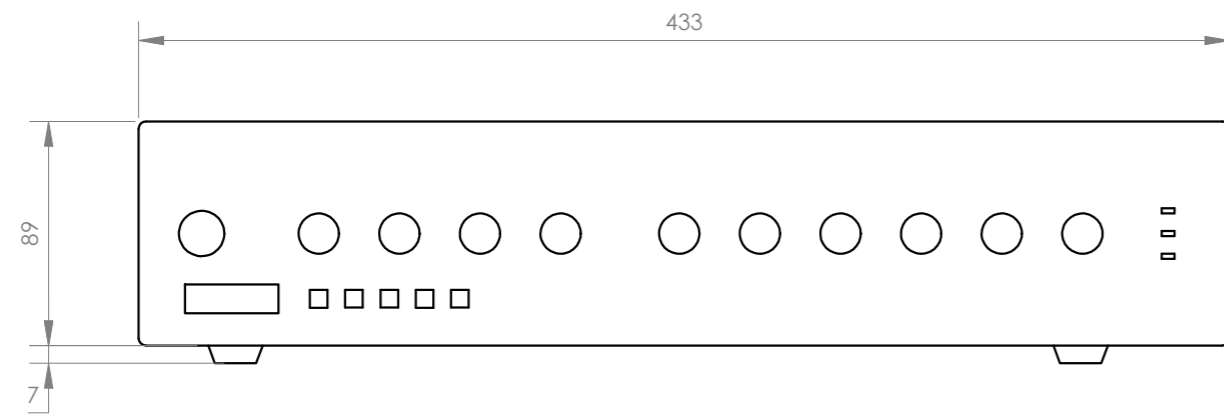

+ Info:
<https://fonestar.com/PROX-240Z>

Frequency reponse

Block diagram

+ Info <https://fonestar.com/PROX-240Z>

FONESTAR	Model	Description	Units	Scale
	PROX-240Z	PA MULTI-ZONE AMPLIFIER	mm	1:3