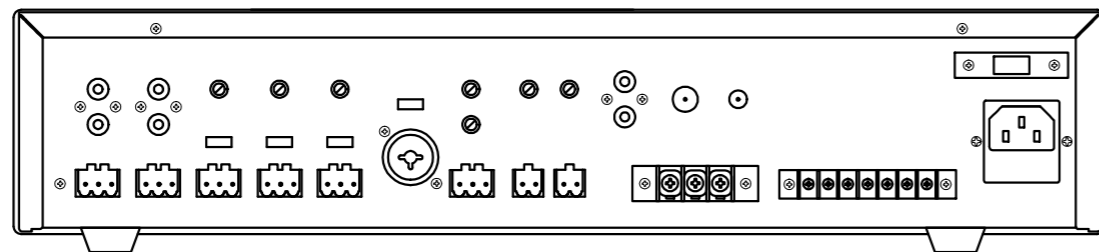

FONESTAR	Model	Description	Units	Scale
	PROX-240Z	PA MULTI-ZONE AMPLIFIER	mm	1:3