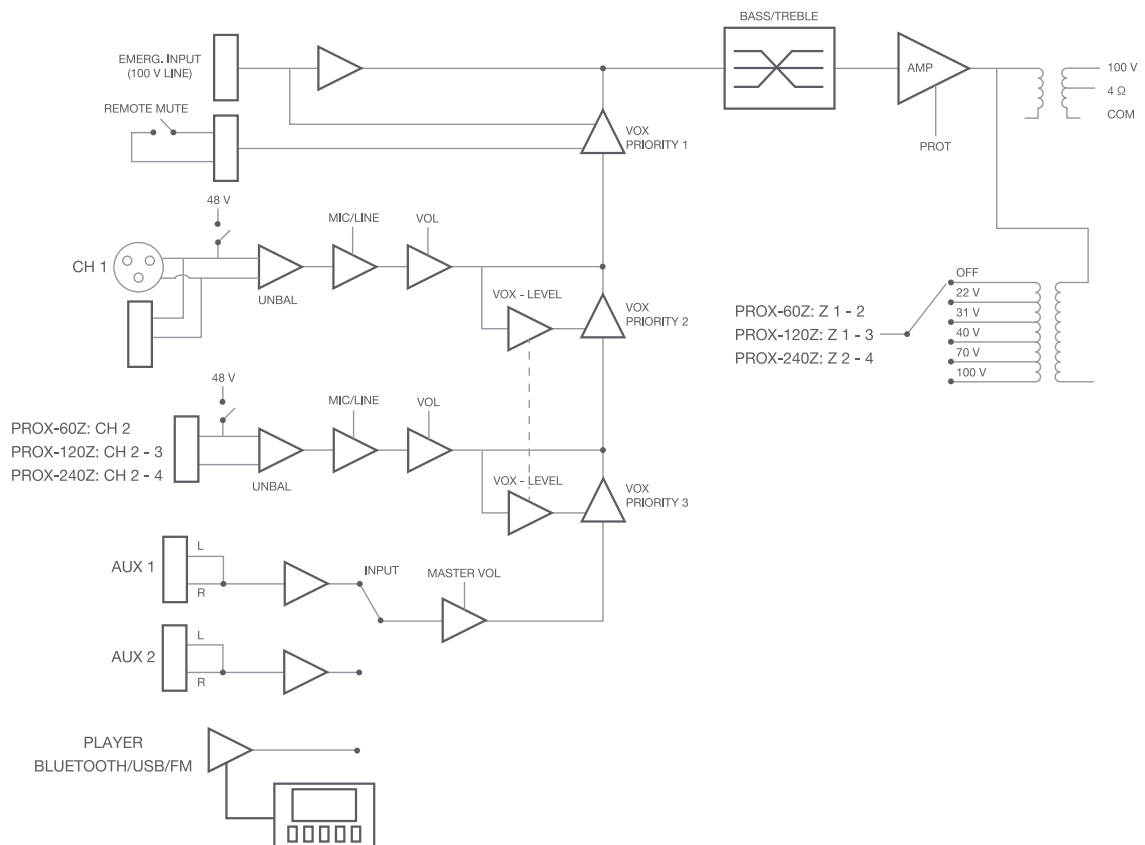

Block diagram

+ Info <https://fonestar.com/PROX-240Z>