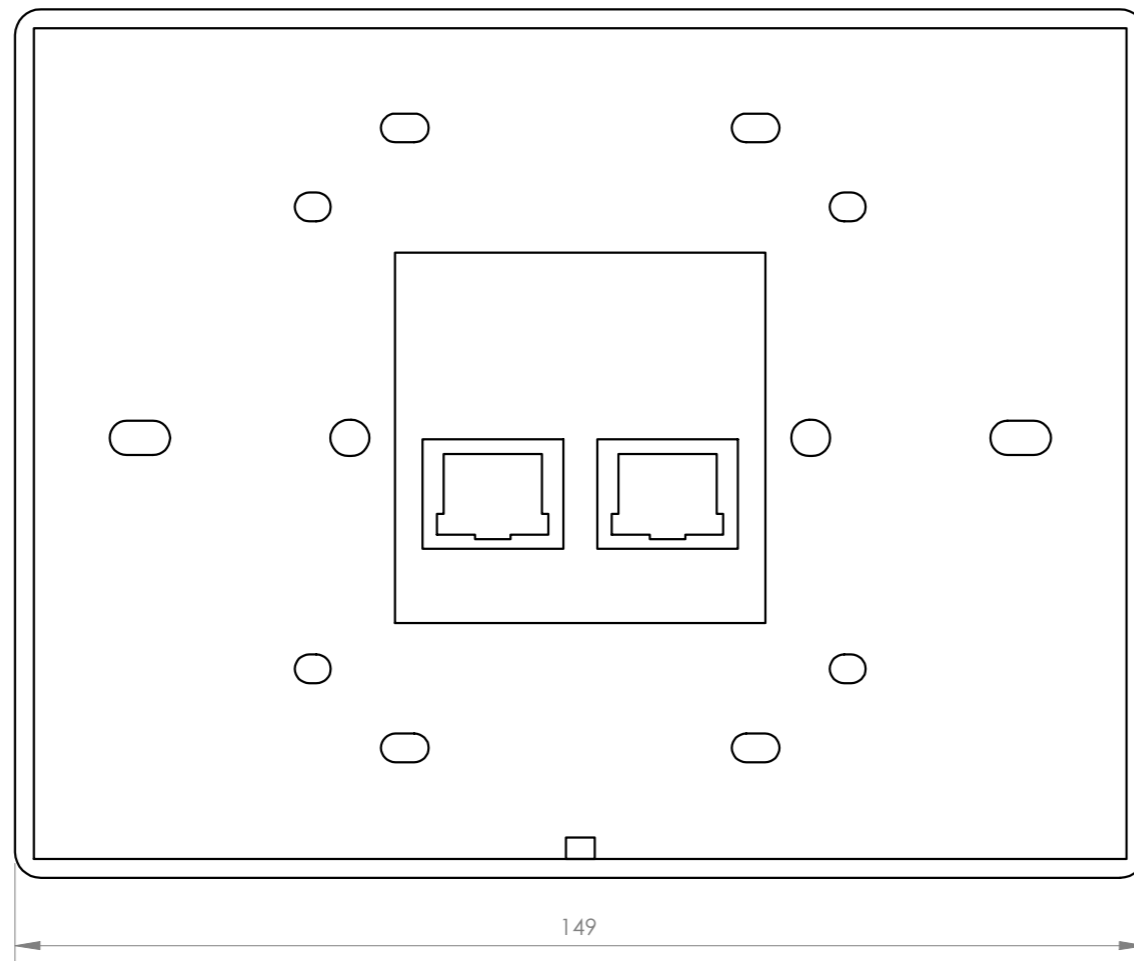

FONESTAR	Model	Description	Units	Scale
	MPX-460P	REMOTE CONTROL FOR VOLUME CONTROL AND ZONE AND SCENE ASSIGNMENT WITH TOUCH SCREEN	mm	1:1