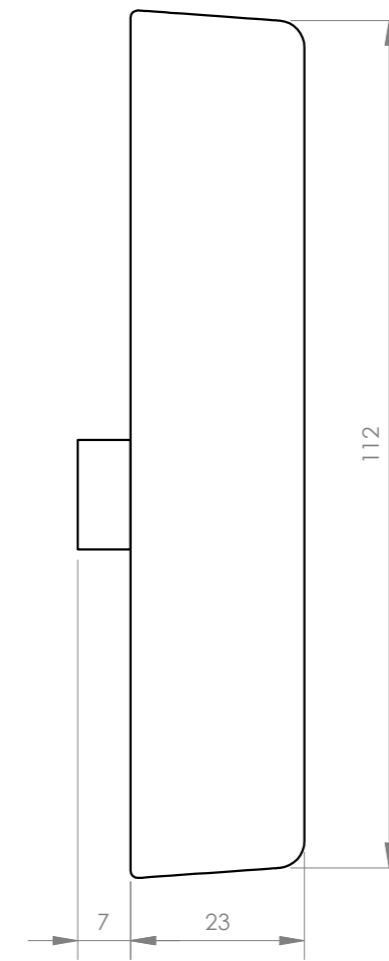

FONESTAR	Model	Description	Units	Scale
	MPX-460P	REMOTE CONTROL FOR VOLUME CONTROL AND ZONE AND SCENE ASSIGNMENT WITH TOUCH SCREEN	mm	1:1