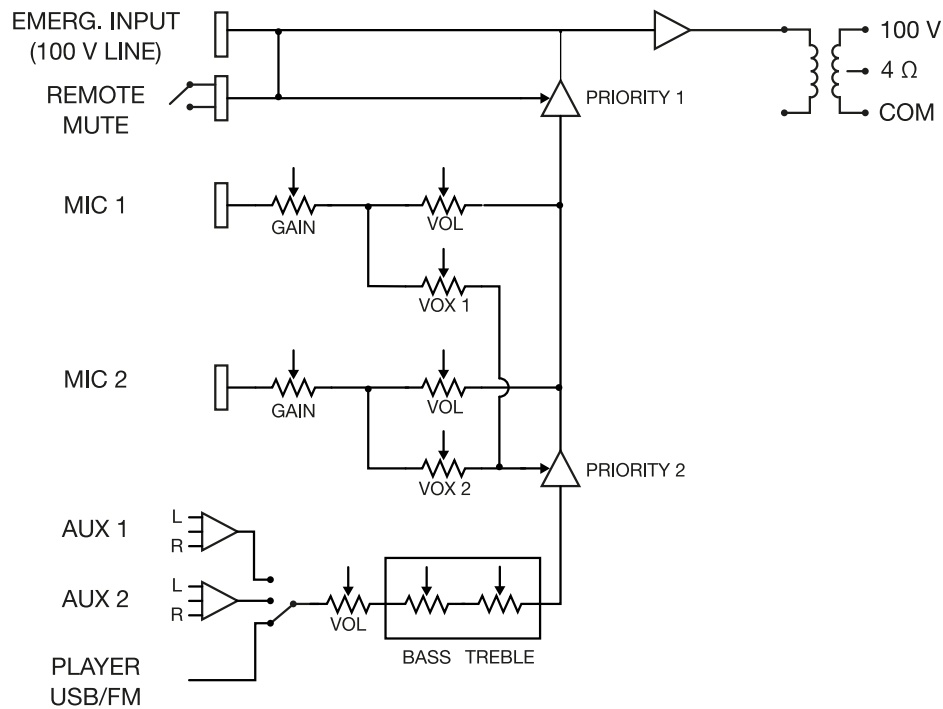

+ Info
<https://fonestar.com/PROX-60>