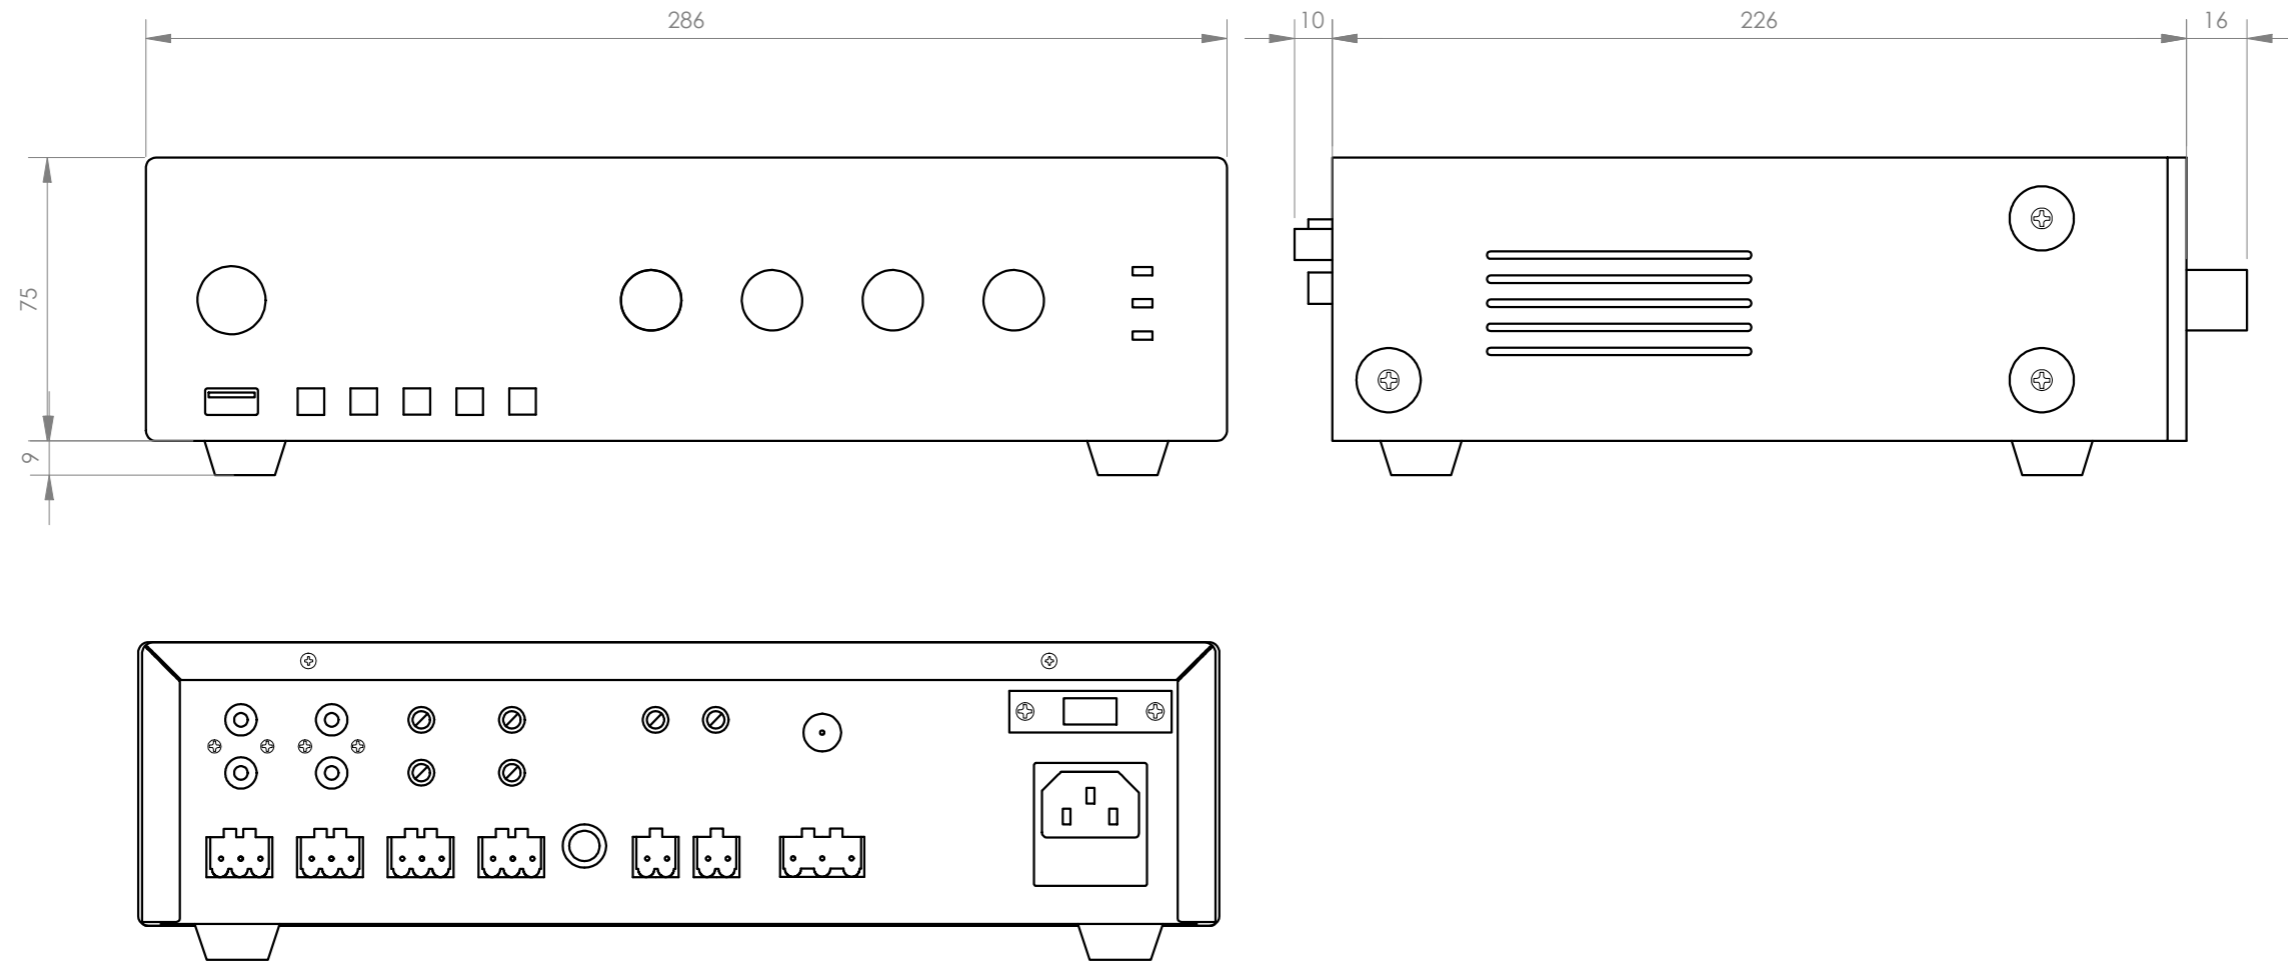

+ Info:  
<https://fonestar.com/PROX-60>

Frequency response

Block diagram

+ Info  
<https://fonestar.com/PROX-60>

<b>FONESTAR</b>	Model	Description	Units	Scale
	PROX-60	PA SINGLE ZONE AMPLIFIER	mm	1:2