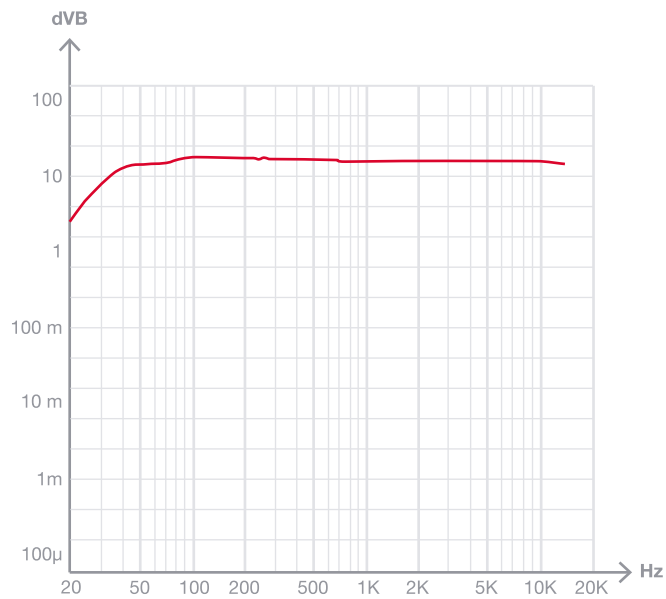

Frequency response

Block diagram