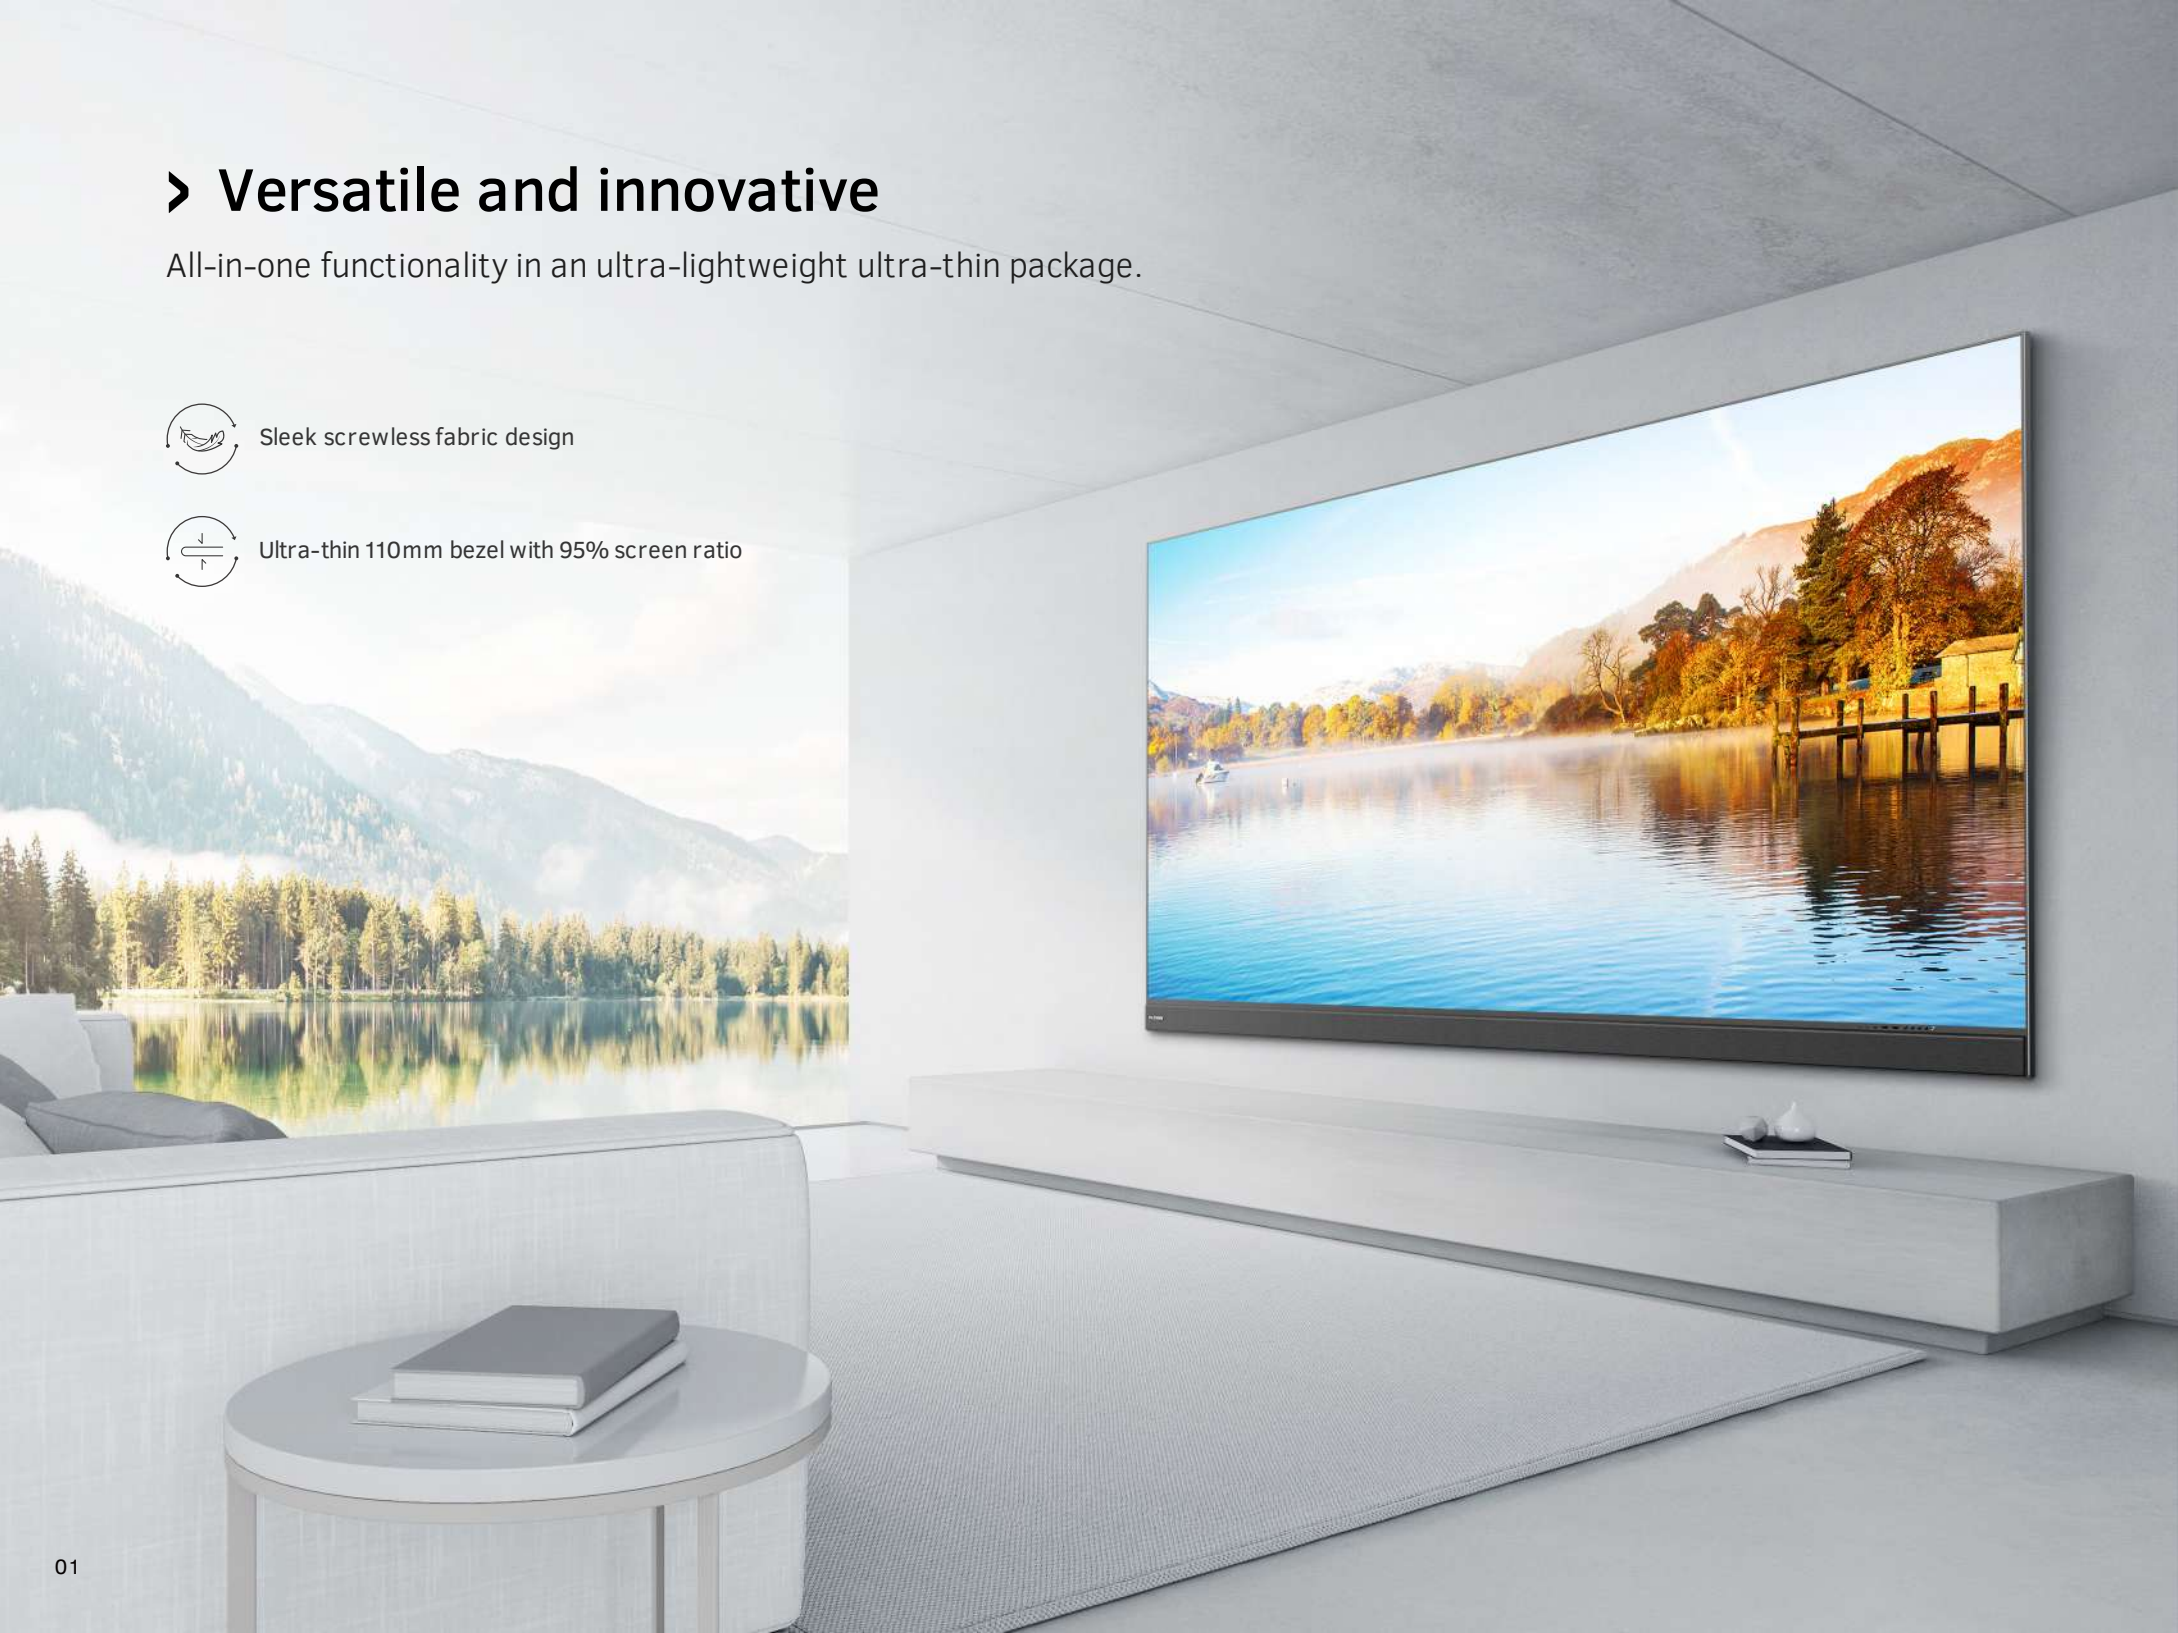

## › Versatile and innovative

All-in-one functionality in an ultra-lightweight ultra-thin package.

Sleek screwless fabric design

Ultra-thin 110mm bezel with 95% screen ratio

## › Versatile and innovative

Type-C port on the front for easy data access

Light sensor for dynamic brightness adjustment

Ergonomically designed with the entire key board on the right