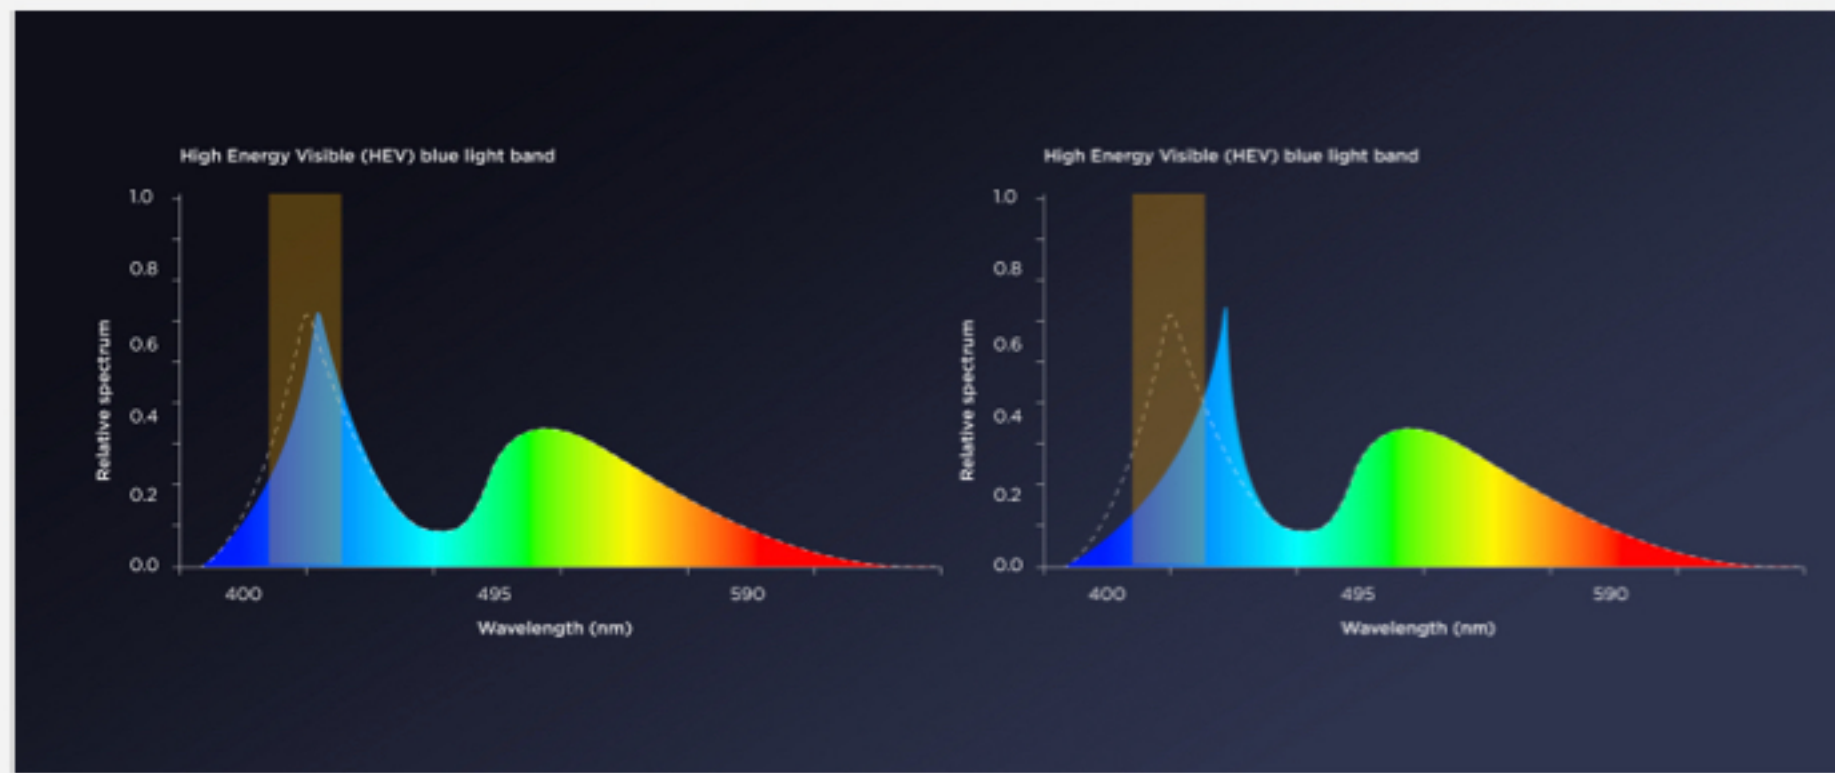

Eye Care Technology for Increased Productivity

Our Smart Blackboard incorporates TÜV eye comfort, Low Blue Light and Flicker-Free certifications, offering a solution to reduce eye fatigue and visual discomfort.

Eye Comfort

Low Blue Light

Flicker-Free

These essential certifications and features are particularly beneficial for teachers and students who spend extensive hours in front of the screen, ensuring a comfortable and productive learning environment.

Immersive Audiovisual Capabilities

This all-in-one Smart Blackboard is equipped with a powerful camera, microphone and speaker, which facilitates more interactive learning experiences, including hybrid classes.

Immersive sound

An immersive sound experience to every corner of the classroom

Full-room voice pickup

Ensuring the teacher's voice is heard clearly