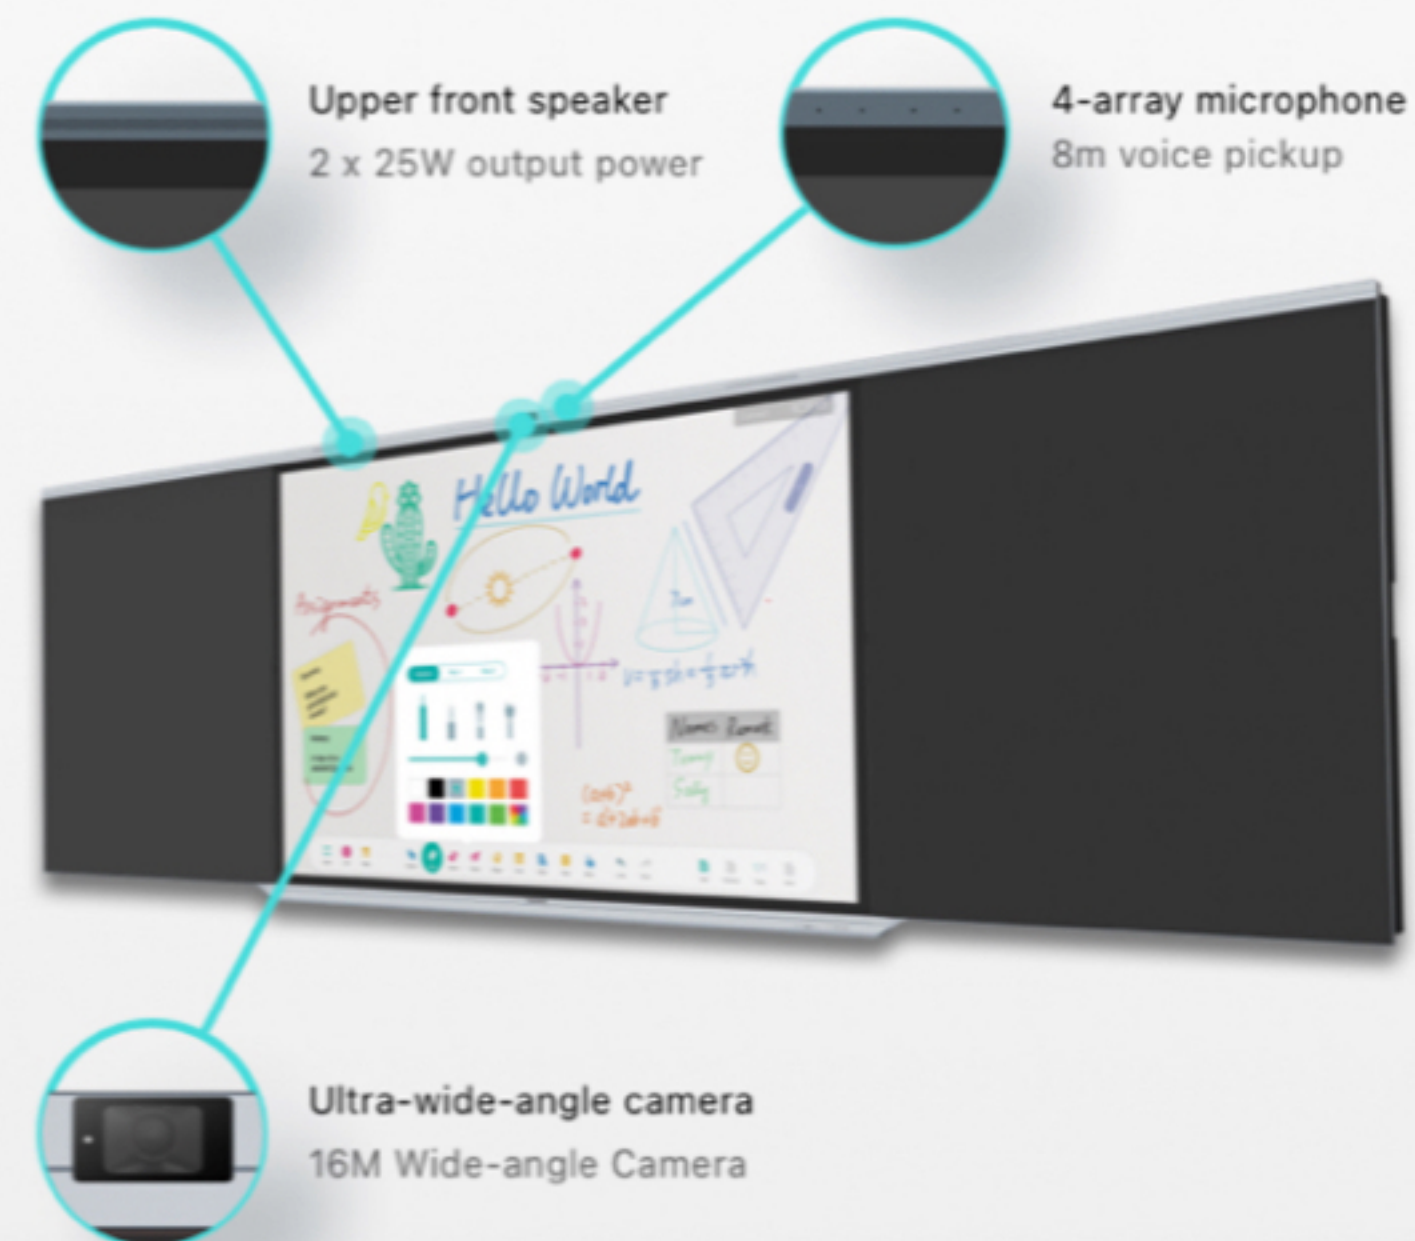

Immersive Audiovisual Capabilities

This all-in-one Smart Blackboard is equipped with a powerful camera, microphone and speaker, which facilitates more interactive learning experiences, including hybrid classes.

Immersive sound

An immersive sound experience to every corner of the classroom

Full-room voice pickup

Ensuring the teacher's voice is heard clearly

Capture a wider field of view

Allowing students to see more of the classroom and reducing the need for panning and zooming

Upper front speaker
2 x 25W output power

4-array microphone
8m voice pickup

Ultra-wide-angle camera
16M Wide-angle Camera

Specification

Display		Touch System	
Model	B8610	Touch Technology	Infrared recognition
Diagonal Size (inch)	86	Touch Point	20 Points touch
Display Area	1895.04(H) x 1065.96(V)mm	Object Recognition Range	3mm
Aspect Ratio	16:9	Accuracy	± 2mm
Resolution	3840 x 2160	Response Time	≤ 9ms
Viewing Angle	178° (H/V)	Supported Operating	Windows 10 / Windows 8 / Windows 7 / Windows XP
Brightness (Typ.)	400cd/m2	System (Touch Return)	Android / Linux / Mac OS X / Chrome
Contrast Ratio	4000:1 (Typ.) 8000:1 (Dynamic)	Built-in System	
Color Depth	1.07B (10bit)	Operating System	Android 11.0
Color Gamut (Typ.)	72% NTSC	RAM	8GB
Color Accuracy	Delta E ≤ 1.5	ROM	6GB
Glass	Zero parallax, 3.2mm thickness, 9H Tempered	CPU	2.0GHz quad core ARM A55
Surface Technology	Anti-glare, Etched AG Technology Support writing with ordinary chalk, dustless chalk and liquid pens	GPU	Mali-G52 MP2
Eyes Care	TÜV Eye Comfort TÜV Flicker Free TÜV Low Blue Light	Camera/Audio/Microphone	
Refresh Rate	60Hz	Built-in Camera	16M 135°FOV
Response Time	8ms	Video Recording	4K, 1080P, 720P
Backlight Unit	DLED	Built-in Microphone	4-Array Microphone
Backlight Life (Typ.)	≥ 50,000 Hours	Microphone Pickup Range	0-8m
		Speaker Output Power	2 x 25W (Max.) Upper Front Speaker