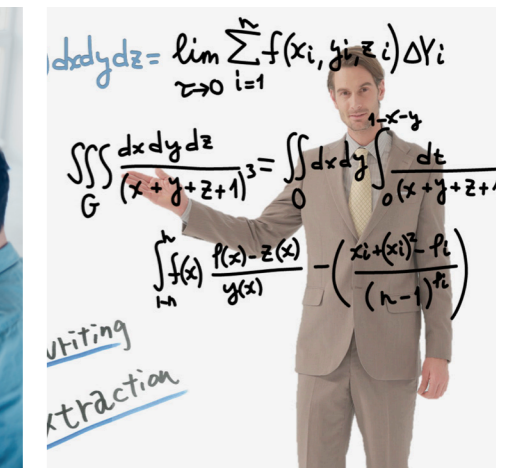

EDGE ANALYTICS for live presentations

Go beyond just good-looking presentations. Our Edge Analytics appliance empowers the presenter to engage live audiences like never before while reducing the amount of time, expense and human resource required to be impactful.

From the comforts of home, deliver your live presentations professionally. Our AI-driven automatic control of output image offers hassle-free shooting that does not require a camera operator. Stay in frame always with the PTZ auto-tracking.

During presentation, the Chromakey-less CG Overlay feature overlays the presenter on supporting content, while the Handwriting Extraction technology overlay the presenters with words and diagrams written in real-time.

Remote viewers and those watching the recorded presentation after will feel fully immersed in the content. Live audiences in the office may be further engaged using the Close-up by Gesture detection during Q&A sessions.