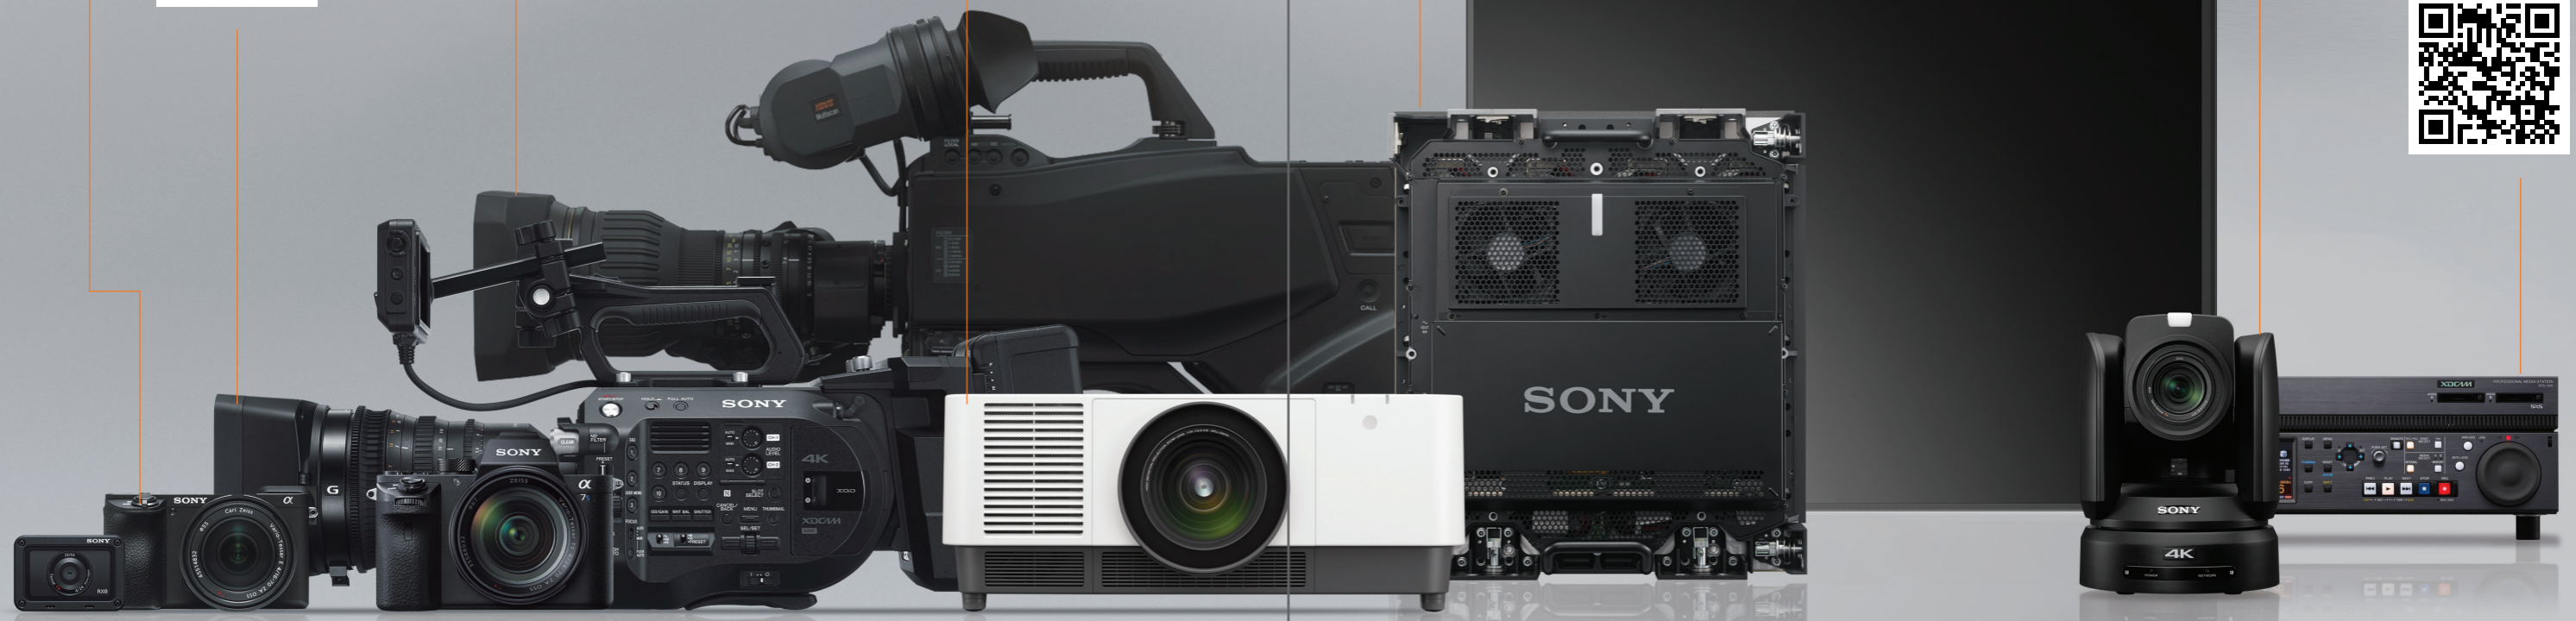

Why Sony?

Sony is a major professional in the world of imaging technology, across both consumer and professional applications.

Sony's comprehensive imaging technologies extend across a wide range: lenses, image sensors, image processors, IP transmission, display devices and light sources. Products are developed by engineers with deep and broad experience in imaging technologies.

As a leading global manufacturer for professional users, Sony offers superlative moviemaking and broadcasting, as well as medical equipment and business and educational products.

CAMERAS

STUDIO & BROADCAST CAMERAS

CAMCORDERS

PROJECTORS

BEAMFORMING MICROPHONE

LARGE VENUE LED DISPLAYS

BRAVIA PROFESSIONAL DISPLAYS

TEOS SOLUTIONS

NETWORK CAMERAS

EDGE ANALYTICS

BROADCAST & PRODUCTION

BRAVIA
Professional Displays

Discover Innovative
Environment with Our
Professional Solutions