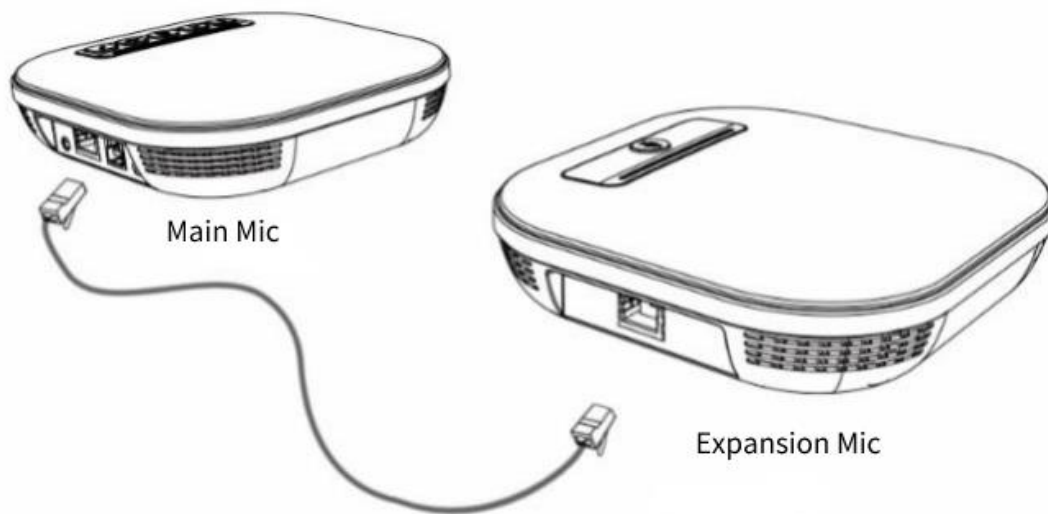

VC700 Omnidirectional Microphone Kit

VC700 is a professional-grade omnidirectional microphone kit, which adopts international advanced voice processing technology, provides 48K sampling rate, and echo cancellation is up to 500ms. The sound quality is clear and beautiful, intelligent noise reduction completely eliminates clutter, and the voice is restored with high fidelity. Built-in 4-channel high-definition microphone array, the best pickup distance is 12, the sound is lifelike, clear and natural. The high-fidelity digital sound system has a wide sound field, full and transparent. Suitable for meeting scenes of different sizes. It supports Bluetooth connection, allowing easy and pleasant remote communication anytime, anywhere.

VC700 has perfect expansion capabilities. When it needs to be used in a larger meeting room or for group discussions, the product is equipped with an expansion unit, which has a speaker system and a microphone system, so the two equipment can work in a conference environment at the same time. The speakers and microphones of the main unit and the expansion unit are fully synchronized, and they can be controlled with each other at the same time, which greatly optimizes the omnidirectional microphone's pickup and playback capabilities, bringing a better experience to the user.