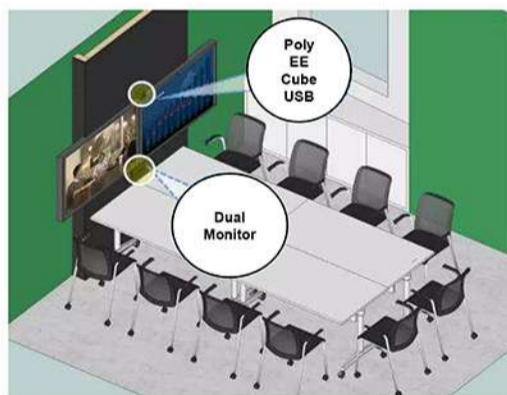

CONTENT SHARING

- 1 x HDMI input
- Poly Content App support

VIDEO OUT

- 2x HDMI

Poly G200 Product Bundles

EAGLEEYE MINI BUNDLE

CUBE BUNDLE

Value added from G200+Cube bundle

	G200-Mini Bundle	G200-Cube Bundle
Codec	Poly G200	Poly G200
Camera	EagleEye-Mini	EagleEye-Cube
Microphone	External Micpod	Embedded mics of EE-Cube External Micpod as optional
Zoom / HFOV	4x Digital / 75 degree	5x Digital / 110 degree
People Resolution	1080p30	1080p30 from 4K sensor
Advanced Feature	N/A	Group Framing, Speaker Framing
Audio Pickup	4~6 meters	4 meters by EE-Cube Mic