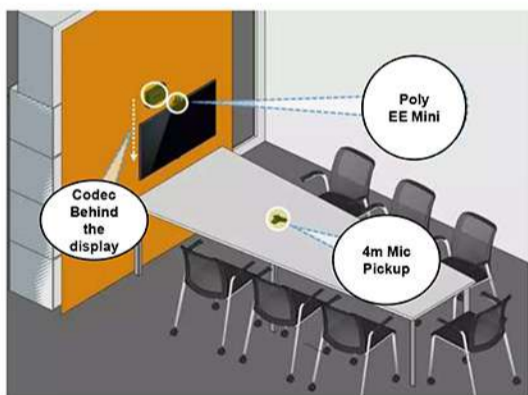

CONTENT SHARING

- 1 x HDMI input
- Poly Content App support

VIDEO OUT

- 2x HDMI

Poly G200 Product Bundles

EAGLEEYE MINI BUNDLE

CUBE BUNDLE

Value added from G200+Cube bundle

	G200-Mini Bundle	G200-Cube Bundle
Codec	Poly G200	Poly G200
Camera	EagleEye-Mini	EagleEye-Cube
Microphone	External Micpod	Embedded mics of EE-Cube External Micpod as optional
Zoom / HFOV	4x Digital / 75 degree	5x Digital / 110 degree
People Resolution	1080p30	1080p30 from 4K sensor
Advanced Feature	N/A	Group Framing, Speaker Framing
Audio Pickup	4~6 meters	4 meters by EE-Cube Mic