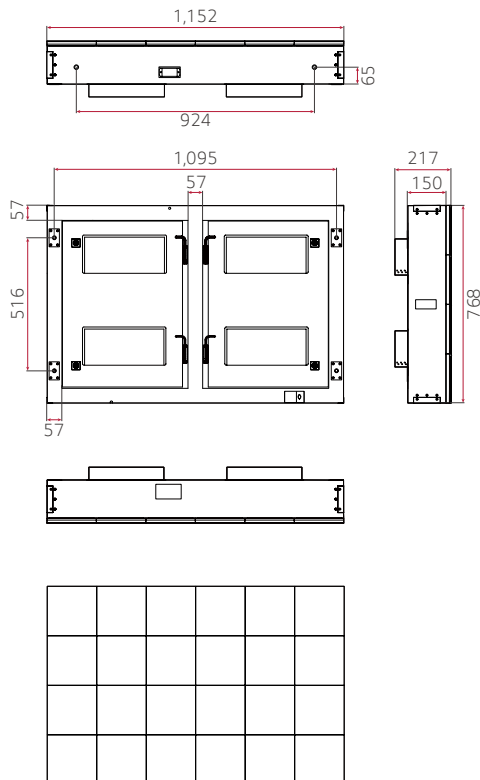

DIMENSION

(unit: mm)

LBS060

LBS080 / LBS100 / LBS120 / LBS160

Download
LG C-Display+
Mobile App
Google Play Store

www.lg.com/global/business/information-display
www.youtube.com/c/LGCommercialDisplay
www.facebook.com/LGInformationDisplay
www.linkedin.com/company/lginformationdisplay
twitter.com/LG_ID_HQ