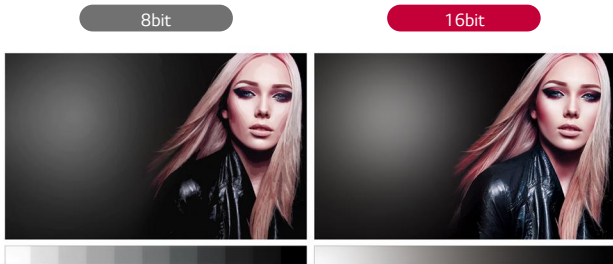

OUTDOOR LG LED SIGNAGE

LBS Premium Series

Outstanding Visibility

Smooth Playback in Dynamic Motion

16-bit Color Processing

Uniform Picture Quality

Front and Rear Serviceability

Reliable Weatherproof Design

Outstanding Visibility

Offering a powerful 6,000nits brightness (customizable up to 8,500nits), this super-bright display excels outdoors even in direct sunlight, instantly captivating attention and effectively delivering content.

Detailed Expression of Color Depth

16-bit color processing provides a higher greyscale level, which seamlessly displays different depths and densities of colors without distortion, thereby giving a more realistic and sophisticated content.