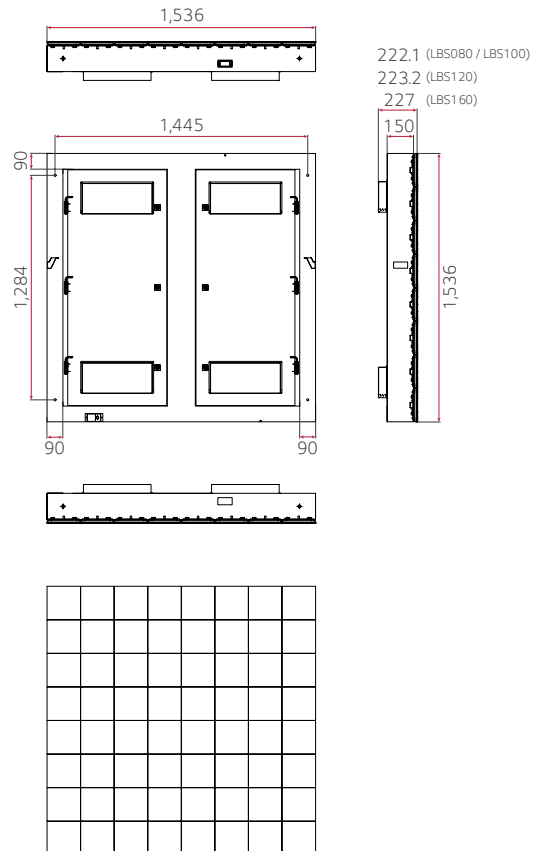

DIMENSION

(unit: mm)

LBS060

LBS080 / LBS100 / LBS120 / LBS160

Download
LG C-Display+
Mobile App
Google Play Store

www.lg.com/global/business/information-display
www.youtube.com/c/LGCommercialDisplay
www.facebook.com/LGInformationDisplay
www.linkedin.com/company/lginformationdisplay
twitter.com/LG_ID_HQ