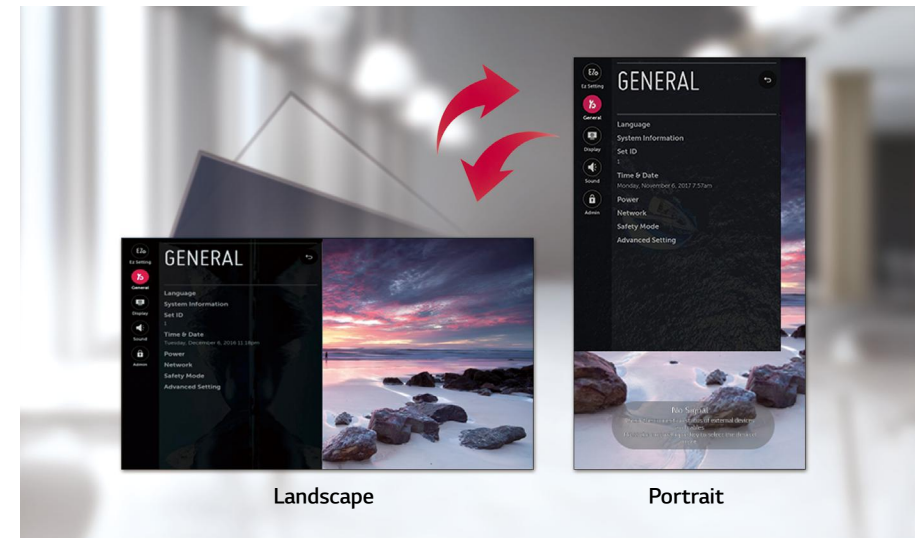

* Supported protocols : RTSP, RTP, HLS, UDP Multicast

0.44mm Even Bezel Video Wall 55SVH7F-A

USER-FRIENDLY SMART SIGNAGE UX

Intuitive Menu Structure

The menu structure has been optimized for commercial use. It simplifies approach flows and groups similar functions together, adopting a more intuitive GUI for ease of use. This way, users can avoid having to do trial-and-error when exploring desired functions and managing displays.

Dedicated GUI for Portrait Orientation

The conventional GUI(Graphic User Interface) was designed based on landscape-oriented consumer TV usage, so OSD(On Screen Display) wasn't well-suited for screens in portrait mode. The OSD of the 55SVH7F-A, however, consists of a long range menu with bigger font sizes and a 9:16 ratio, creating a comfortable and efficient business environment.

0.44mm Even Bezel Video Wall

55SVH7F-A

USER CONVENIENCE

Easy Color Adjustment

Depending on the content, the color temperature of the display can be easily adjusted in increments of 100K using a remote control.