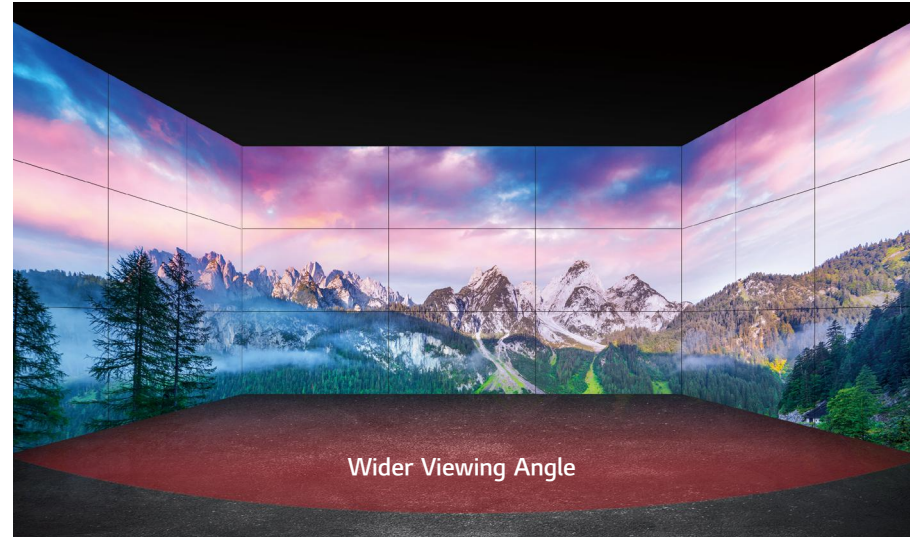

Groundbreaking 0.44mm Even Bezel

The unprecedented razor-thin bezel – 0.44 mm EVEN BEZEL and 0.88 mm BEZEL TO BEZEL – which has been verified by Nemko*, makes content look like the actual original image by depicting a subject perfectly true to form, without any distortions. Seamlessly assembled on a large video wall screen, the 55SVH7F-A will provide an even more immersive experience to viewers.

55SVH7F-A

VIVID AND DYNAMIC PICTURE QUALITY

Higher Viewing Angle

Large screens are usually positioned higher than human-eye level, making uniform picture quality essential for video walls. The viewing angle of the 55SVH7F-A is superior to that of conventional video walls, allowing it to display vivid colors throughout the screen with no distortion – even in areas that are problematic for other large screens.

Low Viewing Angle

60* High Viewing Angle
(LG 55SVH7F-A)

Wider Viewing Angle

It is well known that LG IPS panel technology enables better control of liquid crystals, which in turn allows the screen to be viewed from virtually any angle. Because of this, the 55SVH7F-A captures the attention of and captivates more viewers with lifelike colors, regardless of their viewing position.

Poor uniformity around bezel boundaries can give the corners a darker appearance, which doesn't look good on a large screen. However, the 55SVH7F-A has enhanced uniformity, even within the four corners of the display, to deliver vivid and consistent color throughout the screen.