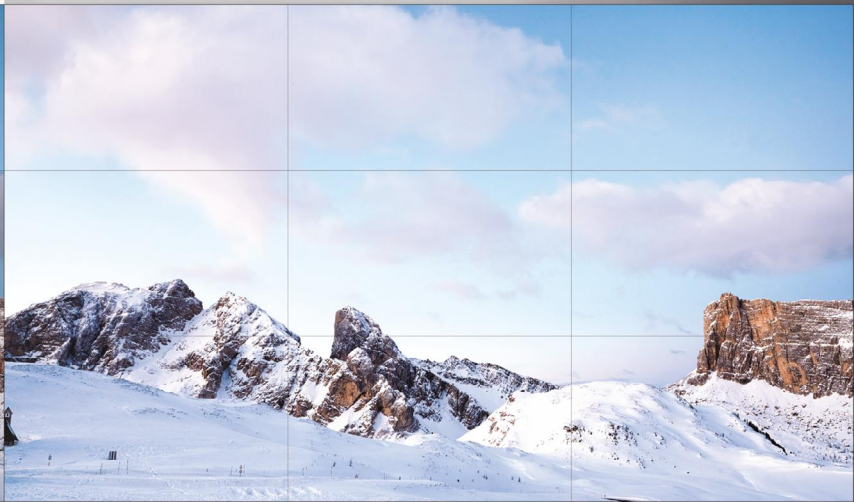

LG Smart Calibration

Time Saving

No Need for Specialists

No Costs

0.44mm Even Bezel Video Wall

55SVH7F-A

POWERFUL SMART SIGNAGE PLATFORM

High Performance and Great Scalability