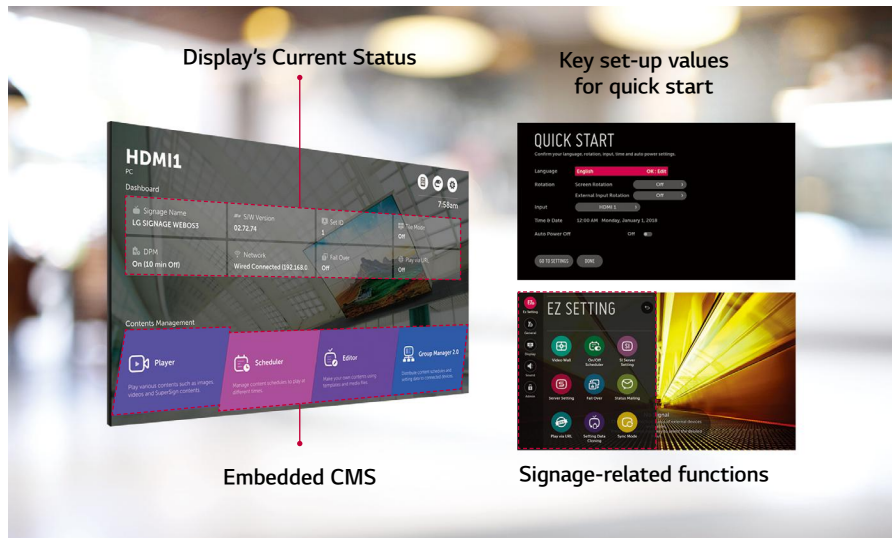

Thanks to its built-in SoC and webOS smart signage platform, the 55SVH7F-A can execute several tasks at once while providing smooth content playback without the need for a media player. As webOS supports HTML5 as a web-based platform and offers SDK(Soft Development Kit), it is even easier for SIs to build and optimize their web apps.

Flexible Content Creation

Four different videos can be played simultaneously via web apps, and various animation effects, such as scaling or rotating, are added to content using CSS(Cascading Style Sheets) transition effects. Real-time streaming* is also available, providing the flexibility to organize and diversify content free from capacity limits.

* Supported protocols : RTSP, RTP, HLS, UDP Multicast

0.44mm Even Bezel Video Wall 55SVH7F-A

USER-FRIENDLY SMART SIGNAGE UX

Intuitive Menu Structure

The menu structure has been optimized for commercial use. It simplifies approach flows and groups similar functions together, adopting a more intuitive GUI for ease of use. This way, users can avoid having to do trial-and-error when exploring desired functions and managing displays.

Dedicated GUI for Portrait Orientation

The conventional GUI(Graphic User Interface) was designed based on landscape-oriented consumer TV usage, so OSD(On Screen Display) wasn't well-suited for screens in portrait mode. The OSD of the 55SVH7F-A, however, consists of a long range menu with bigger font sizes and a 9:16 ratio, creating a comfortable and efficient business environment.