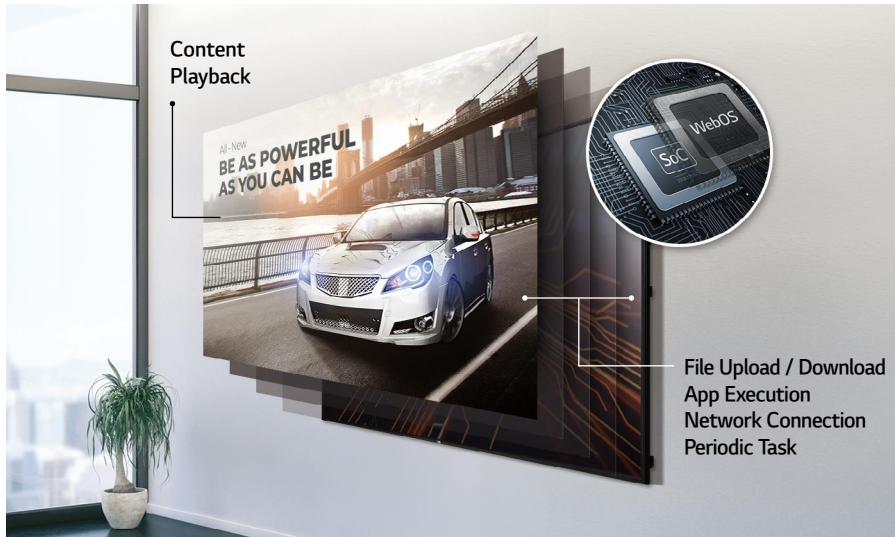

LG Smart Calibration

Time Saving

No Need for Specialists

No Costs

0.44mm Even Bezel Video Wall

55SVH7F-A

POWERFUL SMART SIGNAGE PLATFORM

High Performance and Great Scalability

Thanks to its built-in SoC and webOS smart signage platform, the 55SVH7F-A can execute several tasks at once while providing smooth content playback without the need for a media player. As webOS supports HTML5 as a web-based platform and offers SDK(Soft Development Kit), it is even easier for SIs to build and optimize their web apps.