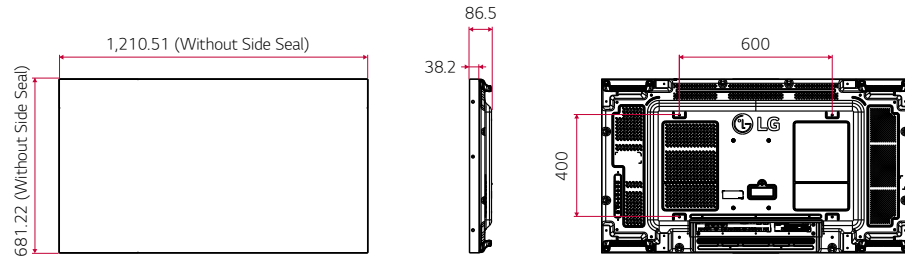

* The availability of "LG ConnectedCare" service can differ by region, so please contact the LG sales representative in your region for further details.

Dimension (unit: mm)

55"

Connectivity

- ① HDMI IN 1
- ② HDMI IN 2
- ③ DVI-D IN
- ④ DP IN
- ⑤ DP OUT
- ⑥ USB 2.0 IN
- ⑦ AUDIO IN
- ⑧ AUDIO OUT
- ⑨ LAN IN
- ⑩ LAN OUT
- ⑪ IR IN
- ⑫ RS232C IN
- ⑬ RS232C OUT