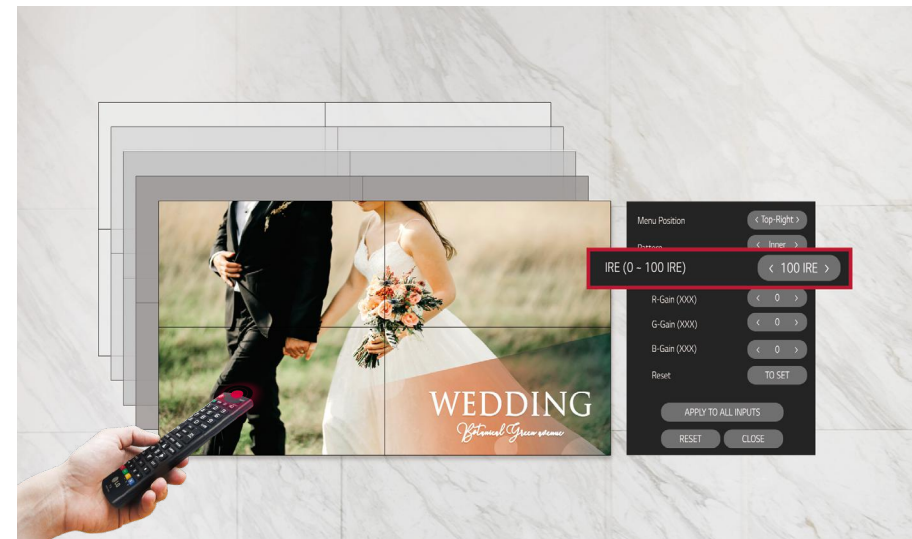

Simple White Balance Adjustment

In conventional video walls, white balance was adjustable only in "full-white" mode, but the 55SVH7F-A allows you to modify each value of grey scale to achieve more detailed and precise white balance adjustment.