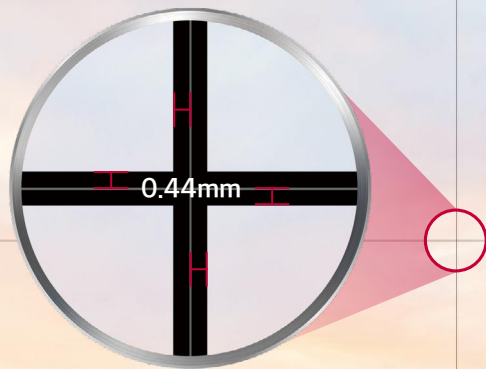

* All images are for illustrative purposes only.

0.44mm EVEN BEZEL VIDEO WALL

55SVH7F-A

Making use of LG's pioneering display technology, the 0.44 mm Even-Bezel Video Wall provides the perfection of a truly seamless view along with vivid color representation throughout the assembled large screen. Minimizing bezel visibility unlocks great opportunities in various markets, even in places that previously had avoided video walls due to the visible bezels.

Groundbreaking 0.44mm Even Bezel

The unprecedented razor-thin bezel – 0.44 mm EVEN BEZEL and 0.88 mm BEZEL TO BEZEL – which has been verified by Nemko*, makes content look like the actual original image by depicting a subject perfectly true to form, without any distortions. Seamlessly assembled on a large video wall screen, the 55SVH7F-A will provide an even more immersive experience to viewers.

* The 0.44mm even panel bezel and 0.88mm BtB size(borderless type, no metal bezel) have been verified by Nemko, a global institution that tests and certifies electrical equipment.

0.44mm Even Bezel Video Wall

55SVH7F-A

VIVID AND DYNAMIC PICTURE QUALITY

Higher Viewing Angle

Large screens are usually positioned higher than human-eye level, making uniform picture quality essential for video walls. The viewing angle of the 55SVH7F-A is superior to that of conventional video walls, allowing it to display vivid colors throughout the screen with no distortion – even in areas that are problematic for other large screens.