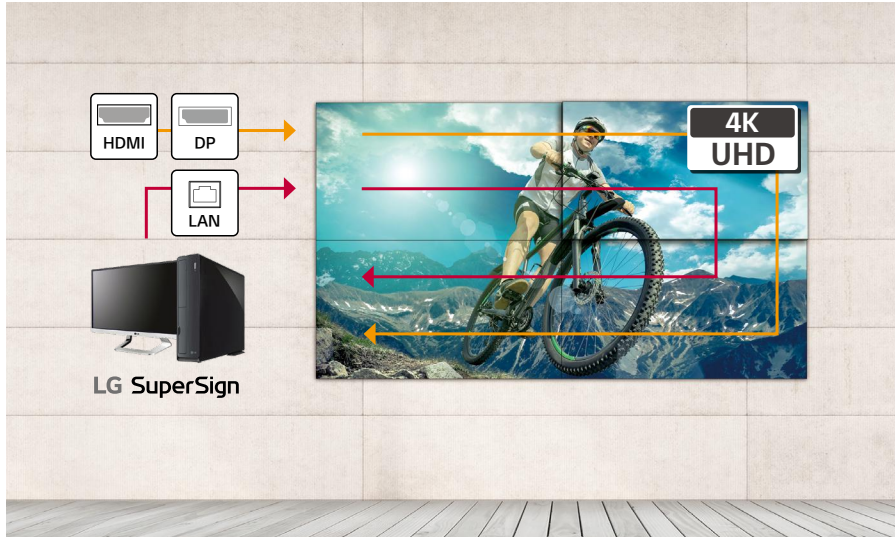

Dedicated GUI for Portrait Orientation

The conventional GUI(Graphic User Interface) was designed based on landscape-oriented consumer TV usage, so OSD(On Screen Display) wasn't well-suited for screens in portrait mode. The OSD of the 55SVH7F-A, however, consists of a long range menu with bigger font sizes and a 9:16 ratio, creating a comfortable and efficient business environment.

0.44mm Even Bezel Video Wall

55SVH7F-A

USER CONVENIENCE

Easy Color Adjustment

Depending on the content, the color temperature of the display can be easily adjusted in increments of 100K using a remote control.

Simple White Balance Adjustment

In conventional video walls, white balance was adjustable only in "full-white" mode, but the 55SVH7F-A allows you to modify each value of grey scale to achieve more detailed and precise white balance adjustment.

0.44mm Even Bezel Video Wall

55SVH7F-A

USER CONVENIENCE

Daisy Chain Capability

A LAN daisy chain allows you to control and monitor video walls and even update their firmwares at once. Also, through UHD daisy chain using HDMI and DisplayPort, you can easily set up a UHD video wall without the need of DisplayPort MST or Matrox graphics card.