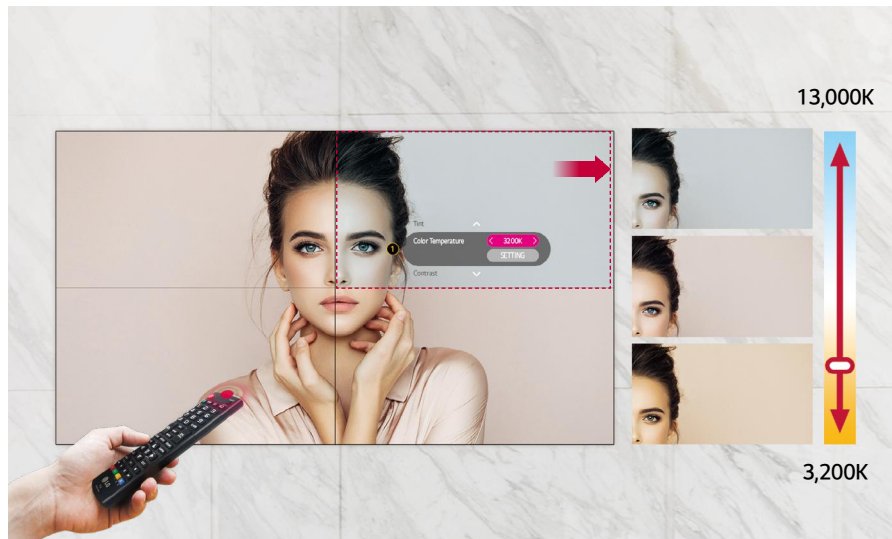

* Supported protocols : RTSP, RTP, HLS, UDP Multicast

0.44mm Even Bezel Video Wall 55SVH7F-A

USER-FRIENDLY SMART SIGNAGE UX

Intuitive Menu Structure

The menu structure has been optimized for commercial use. It simplifies approach flows and groups similar functions together, adopting a more intuitive GUI for ease of use. This way, users can avoid having to do trial-and-error when exploring desired functions and managing displays.

Dedicated GUI for Portrait Orientation

The conventional GUI(Graphic User Interface) was designed based on landscape-oriented consumer TV usage, so OSD(On Screen Display) wasn't well-suited for screens in portrait mode. The OSD of the 55SVH7F-A, however, consists of a long range menu with bigger font sizes and a 9:16 ratio, creating a comfortable and efficient business environment.

0.44mm Even Bezel Video Wall

55SVH7F-A

USER CONVENIENCE

Easy Color Adjustment

Depending on the content, the color temperature of the display can be easily adjusted in increments of 100K using a remote control.