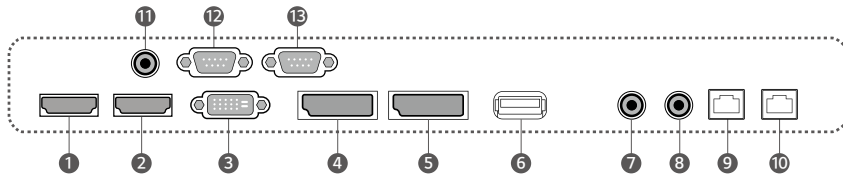

0.44mm Even Bezel Video Wall

55SVH7F-A

USER CONVENIENCE

Daisy Chain Capability

A LAN daisy chain allows you to control and monitor video walls and even update their firmwares at once. Also, through UHD daisy chain using HDMI and DisplayPort, you can easily set up a UHD video wall without the need of DisplayPort MST or Matrox graphics card.

Real-Time Care Service

The maintenance gets easier and faster with an optional service LG ConnectedCare*, a cloud service solution provided by LG service. It remotely manages status of displays in client workplaces for fault diagnosis and remote-control services, ensuring the stable operation of a client's business.

* The availability of "LG ConnectedCare" service can differ by region, so please contact the LG sales representative in your region for further details.

Dimension (unit: mm)

55"

Connectivity

- ① HDMI IN 1
- ② HDMI IN 2
- ③ DVI-D IN
- ④ DP IN
- ⑤ DP OUT
- ⑥ USB 2.0 IN
- ⑦ AUDIO IN
- ⑧ AUDIO OUT
- ⑨ LAN IN
- ⑩ LAN OUT
- ⑪ IR IN
- ⑫ RS232C IN
- ⑬ RS232C OUT