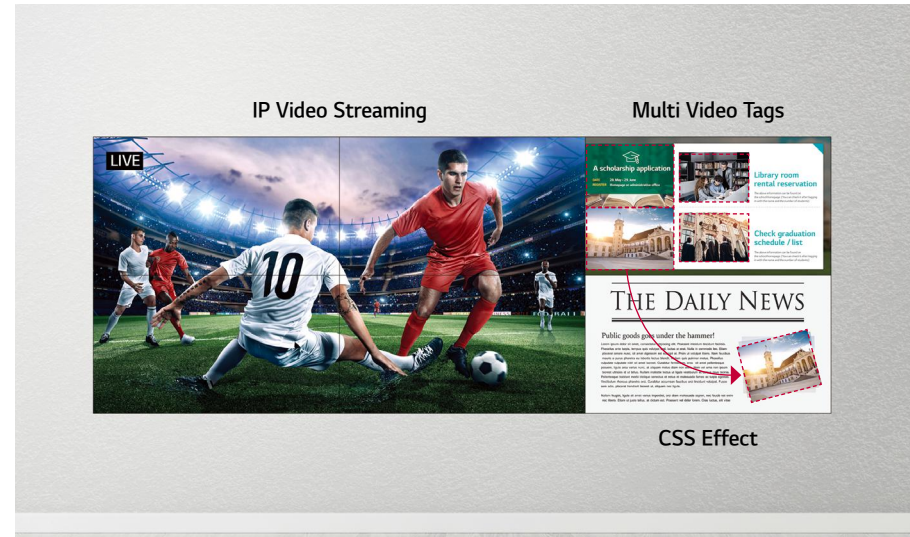

Flexible Content Creation

Four different videos can be played simultaneously via web apps, and various animation effects, such as scaling or rotating, are added to content using CSS(Cascading Style Sheets) transition effects. Real-time streaming* is also available, providing the flexibility to organize and diversify content free from capacity limits.