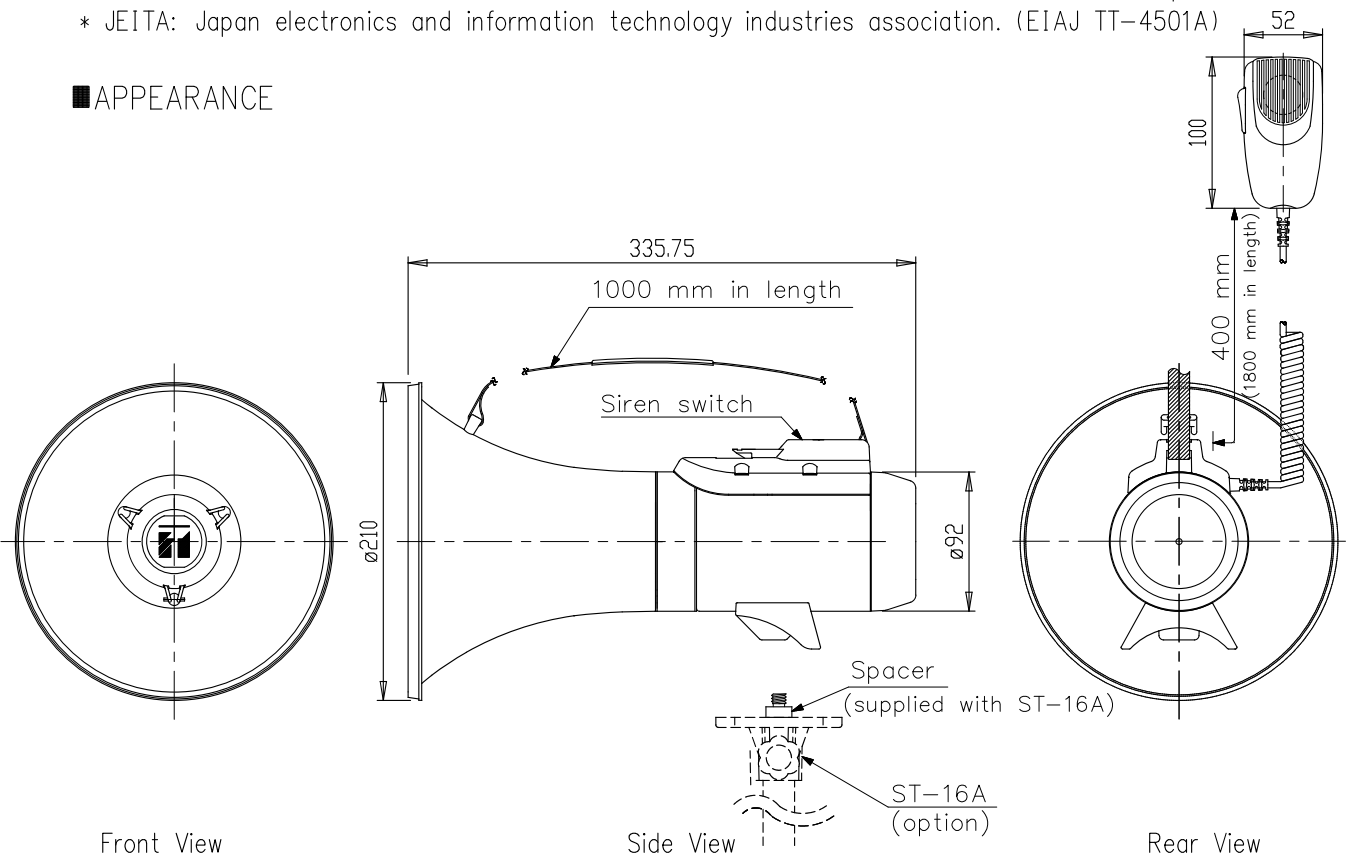

■DESCRIPTION

The ER-2215S-AS is a shoulder megaphone rated at 15 W of output. The ER-2215S-AS comes with a siren signal and has a separate microphone. It can be mounted to the optional ST-16A speaker stand. The newly developed polyimide diaphragm is employed to ensure high sound quality.

■SPECIFICATIONS

Power Source	Battery R14P(SUM-2), Size "C" × 6 (9 V DC)
Rated Output	15 W
Maximum Output	23 W
Battery Life	Voice: Approx. 9 hours (JEITA)* Siren: Approx. 20 minutes (JEITA)*
Siren Sound	Siren (sounds at 5 seconds intervals)
Audible Range	Voice: Approx. 400 m (JEITA)* Siren: Approx. 500 m (JEITA)*
Diaphragm	Polyimide film (voice coil, bobbin)
Operating Temperature	-10 °C to +40 °C
Finish	Horn: ABS resin, red Microphone and other: ABS resin, red Strap: Nylon, black
Dimensions	ø210 × 336 mm
Weight	Body: 1.2 kg (without microphone and batteries) Microphone: 150 g
Option	Speaker stand: ST-16A

Note: Batteries are optional.

* JEITA: Japan electronics and information technology industries association. (EIAJ TT-4501A)

■APPEARANCE

<Note on the audible range and battery life>

1. The indications of the audible range and battery life are based on the JEITA Standard*.
2. Audible Range presumes that the megaphone employs new batteries and is used on a quiet street. It varies depending on such conditions as battery consumption, ambient noise, wind direction and obstacles.
3. Battery Life assumes that megaphone is used for 30 minutes a day.