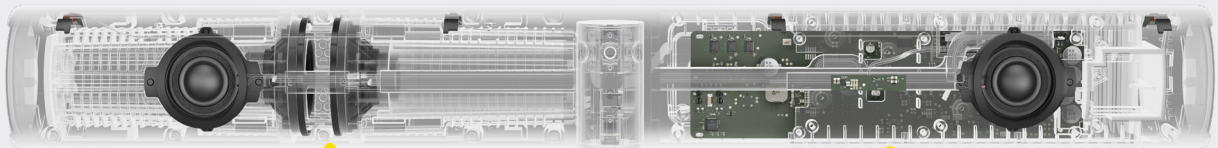

Three 13-megapixel cameras, mounted in a high-precision multi-camera array, create a real-time video stream with our unique 180° field of view. This covers every part of the room – from wall to wall.

Share your whiteboard with the world.

We've reinvented the whiteboard for modern working, with our innovative new whiteboard streaming feature. Our 180° field of view allows you to share your whiteboard content in real time, even if it's angled sharply away from the camera, so everyone in the meeting can see what's on the board, whether they're in the room or not. Our intelligent software automatically corrects the perspective to ensure the best view, while enhancing the image in real time, reducing shine, gloss, and shadows, and enhancing color and contrast of marker strokes. Once setup in Jabra Direct is complete, your whiteboard will be visible to anyone in the meeting, wherever they are in the world, with the dual video streams allowing you to display both the whiteboard and those present in the meeting at the same time. And unlike other brands, the feature is built in, so there's no need to buy a separate whiteboard camera.

Ultra-advanced system architecture.