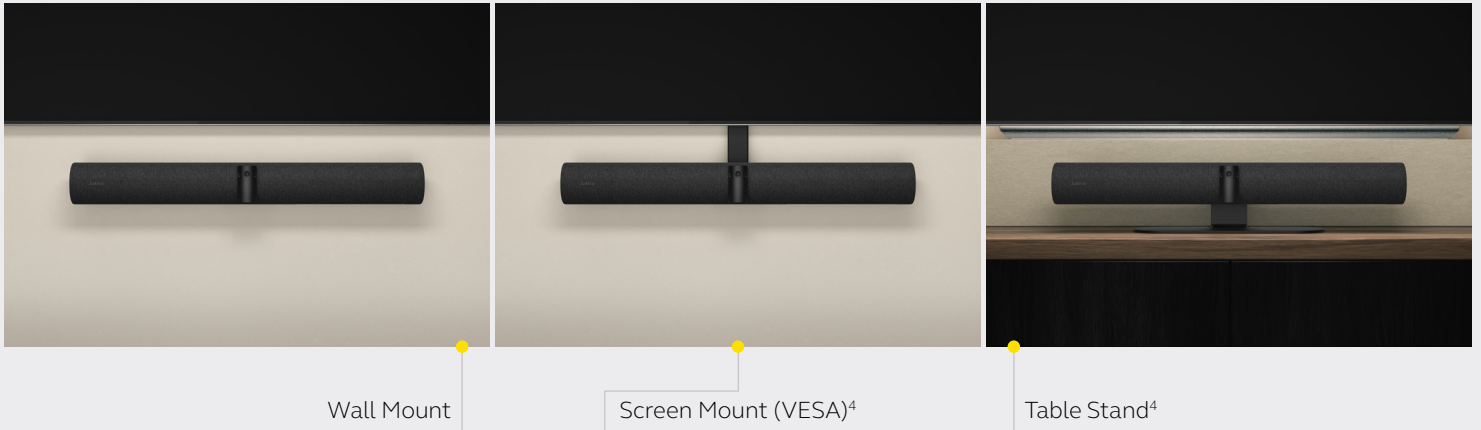

Wall Mount

Screen Mount (VESA)⁴

Table Stand⁴

	FEATURES	BENEFITS
Video	180° field of view	Wall-to-wall natural view without distortion
	Panoramic-4K quality Virtual Director	Everyone looks sharp and in focus Detecting active speakers and framing accordingly for dynamic and engaging meetings
Audio	Microphones	8 beamforming microphones for crystal clear conversations
	Speakers	4 speakers in vibration-free, stereo setup for high-definition audio
Ease of use	Whiteboard sharing	Captures anything you write on a whiteboard in real-time, enhancing readability
	Safety Capacity Insights	Real time notifications in case room occupancy guidelines are breached
	Room Usage Insights	Visual dashboard data enables you to analyze meeting history and reconfigure office spaces accordingly
Compatibility	Plug-and-play connectivity	Instant collaboration
	For compatibility information go to jabra.com	

³ Remote control sold separately

⁴ Table Stand and Screen Mount sold separately