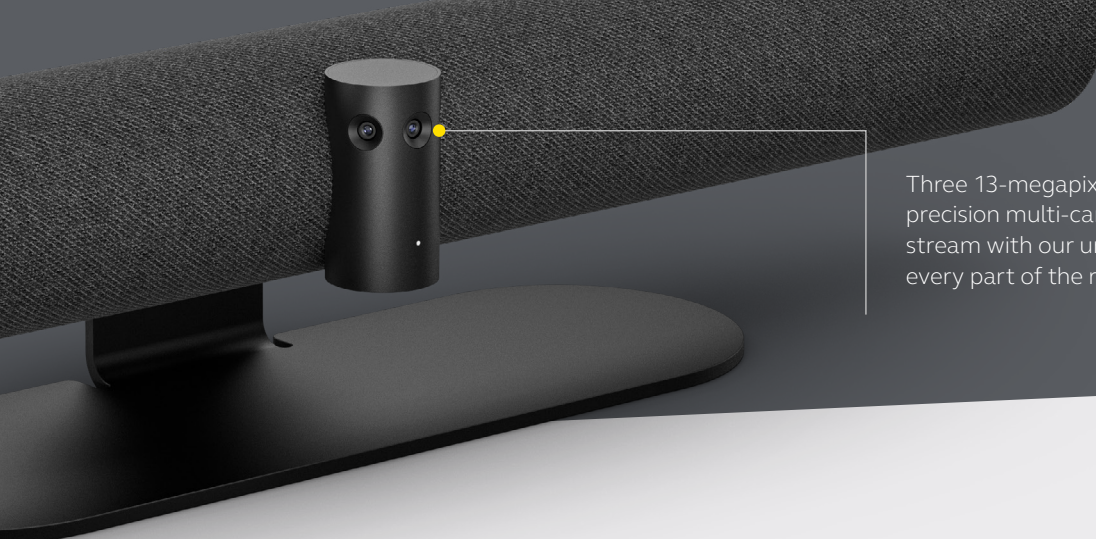

Three 13-megapixel cameras, mounted in a high-precision multi-camera array, create a real-time video stream with our unique 180° field of view. This covers every part of the room – from wall to wall.

Share your whiteboard with the world.

We've reinvented the whiteboard for modern working, with our innovative new whiteboard streaming feature. Our 180° field of view allows you to share your whiteboard content in real time, even if it's angled sharply away from the camera, so everyone in the meeting can see what's on the board, whether they're in the room or not. Our intelligent software automatically corrects the perspective to ensure the best view, while enhancing the image in real time, reducing shine, gloss, and shadows, and enhancing color and contrast of marker strokes. Once setup in Jabra Direct is complete, your whiteboard will be visible to anyone in the meeting, wherever they are in the world, with the dual video streams allowing you to display both the whiteboard and those present in the meeting at the same time. And unlike other brands, the feature is built in, so there's no need to buy a separate whiteboard camera.

Ultra-advanced system architecture.

The audio, video and intelligence experiences delivered by PanaCast 50 are architected by nine powerful Edge processors, including two state-of-the-art Edge AI processors, specifically engineered for audio and video. This ultra-advanced system architecture enables Jabra PanaCast 50 to carry out real-time integration of audio, video and data. This powers features like our always-on PeopleCount, which counts the number of people present in the room, even when PanaCast 50 is not connected to a computer. This provides 100% accurate room insights 24/7, based on a constant 180° data field-of-view, even when the two concurrent video streams are focused on content, or zoomed in on individuals. This unique system architecture powers all the outstanding features of PanaCast 50 – such as Virtual Director, which utilizes the video, audio and data streams to work faster, more accurately, and more securely – and allows us to deliver a meeting experience that's not just better, it's completely reinvented.