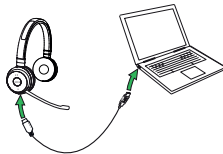

CONNECT TO PC (USING USB CABLE)

Plug the headset into any USB port on the PC using the supplied USB cable, and ensure the headset is switched on.