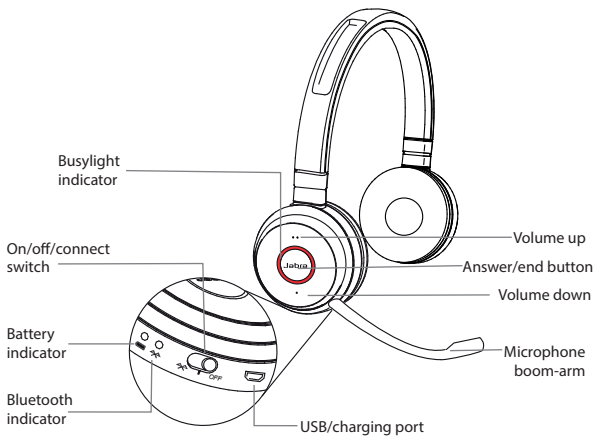

CONNECT TO MOBILE DEVICE (USING BLUETOOTH)

Wear the headset and hold (3 secs) the **On/off/connect** switch in the connect position until you hear the voice-guided instructions. The Bluetooth indicator will flash blue.

CONNECT TO PC (USING USB CABLE)

Plug the headset into any USB port on the PC using the supplied USB cable, and ensure the headset is switched on.

2 WEARING

POSITION THE MICROPHONE

It is recommended to position the microphone close to your mouth (0.5 inches).

The microphone is bendable for personal preference.

STORING THE MICROPHONE

When listening to music or outdoors, the microphone can be magnetically stored in the headband groove.

3 USING

DID YOU KNOW?

You can download the full user manual from jabra.com/evolve65