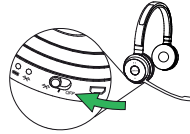

QUICK START GUIDE - GET STARTED UNDER 5 MINUTES

1 CONNECTING

CONNECT TO PC (USING JABRA LINK 360)

Plug the Jabra Link 360 dongle into a USB port on your PC. The headset and the Jabra Link 360 are already pre-paired.

CONNECT TO MOBILE DEVICE (USING BLUETOOTH)

Wear the headset and hold (3 secs) the **On/off/connect** switch in the connect position until you hear the voice-guided instructions. The Bluetooth indicator will flash blue.