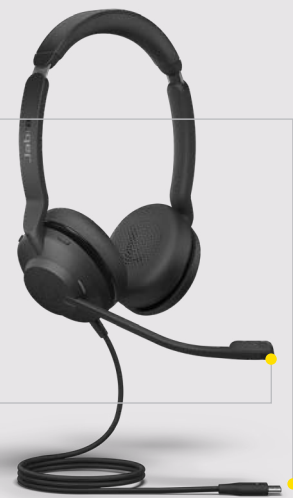

Instant 'do not disturb' sign.

The Evolve2 30 automatically knows when you need peace and quiet, with an integrated busylight that turns on automatically when you're on a call. You can also turn it on manually to signal 'do not disturb' mode.

Future-proof tech that gets better with age.

Upgradeable platform that will add even more value to your investment, with future firmware upgrades through Jabra Xpress.

¹ Based on Jabra calculations, compared to Evolve 30.
* Microsoft Teams variant only.

HOW TO START

Plug the Jabra Evolve2 30 into either a USB-A or USB-C port on your computer (depending on the USB variant of the headset).

Position the microphone near your mouth.

HOW TO USE

🔊+ Press x1

⏸ Press and hold for 1 sec

⏸ Press x1

🔊- Press x1

⏮ Press and hold for 1 sec

🔊- | 🔊+ Press volume + and volume - at same time to turn busylight on/off

🔊 | 📞 Press x1 during a call

🔊 | 📞 Press x1

Đơn vị bán tại nghe Jabra giá rẻ:
CÔNG TY TNHH CUNG ỨNG NGỌC THIÊN
Điện thoại: 028 777 98 999
Email: info@vnsup.com