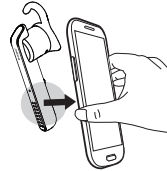

QUICK START GUIDE - GET STARTED UNDER 5 MINUTES

1 CONNECTING

CONNECT TO MOBILE DEVICE (using the Jabra Link 360 Bluetooth Adapter)

1. Turn the headset on.
2. Insert the Jabra Link 360 Bluetooth adapter into any USB port on your PC
3. Press and hold (3 secs) the answer / end button until the Bluetooth indicator flashes blue and pairing mode is announced in the headset. Follow the voice-guided instructions. The Headset and Jabra Link 360 come pre-connected.

CONNECT TO MOBILE DEVICE (USING NFC)

1. Ensure that NFC is enabled on your mobile device.
2. Slowly slide the NFC zone of the headset against the NFC zone of the mobile device until a connection is confirmed.

2 WEARING

The headset can be worn on the left or right ear. Additional eargels and earhooks available in the pack.