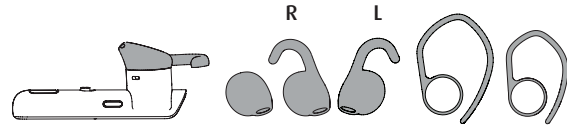

QUICK START GUIDE - GET STARTED UNDER 5 MINUTES

1 CONNECTING

CONNECT TO MOBILE DEVICE (using the Jabra Link 360 Bluetooth Adapter)

1. Turn the headset on.
2. Insert the Jabra Link 360 Bluetooth adapter into any USB port on your PC
3. Press and hold (3 secs) the answer / end button until the Bluetooth indicator flashes blue and pairing mode is announced in the headset. Follow the voice-guided instructions. The Headset and Jabra Link 360 come pre-connected.

CONNECT TO MOBILE DEVICE (USING NFC)

1. Ensure that NFC is enabled on your mobile device.
2. Slowly slide the NFC zone of the headset against the NFC zone of the mobile device until a connection is confirmed.

2 WEARING

The headset can be worn on the left or right ear. Additional eargels and earhooks available in the pack.