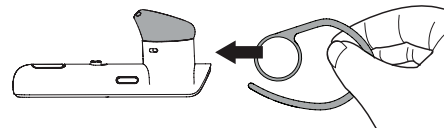

ATTACHING THE EARHOOK