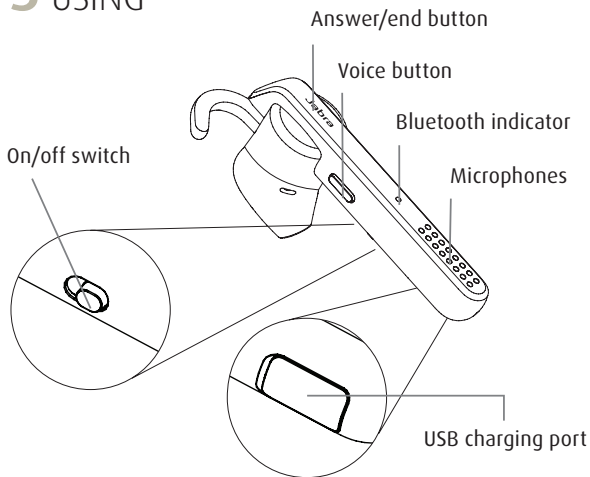

#### CONNECT TO MOBILE DEVICE (using the Jabra Link 360 Bluetooth Adapter)

1. Turn the headset on.
2. Insert the Jabra Link 360 Bluetooth adapter into any USB port on your PC
3. Press and hold (3 secs) the answer / end button until the Bluetooth indicator flashes blue and pairing mode is announced in the headset. Follow the voice-guided instructions. The Headset and Jabra Link 360 come pre-connected.

#### CONNECT TO MOBILE DEVICE (USING NFC)

1. Ensure that NFC is enabled on your mobile device.
2. Slowly slide the NFC zone of the headset against the NFC zone of the mobile device until a connection is confirmed.

### 2 WEARING

The headset can be worn on the left or right ear. Additional eargels and earhooks available in the pack.

### 3 USING

	On/off	Slide the on/off switch
	Answer/end call	Tap the answer/end button
	Reject call	Press and hold (1 sec) the answer/end button
	Redial last number	Double-tap the answer/end button when not on a call
	Activate voice controls (phone dependant)	Tap the voice button
	Speaker volume	Use the volume controls on the connected mobile device