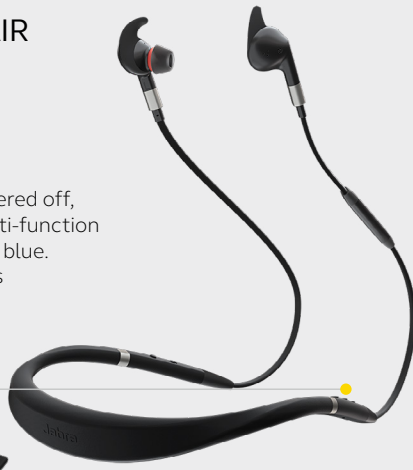

HOW TO START AND PAIR

Ensure the earbuds are powered off, and then hold 3 sec. the Multi-function button until the LED flashes blue. Follow the voice instructions to pair to your smartphone.

Plug the pre-paired Link 370 Bluetooth® adapter into a USB port on your computer. Press the Multi-function button to power on the earbuds.

HOW TO FIT

Select the correct EarGel™ and EarWing. For optimal audio quality, mix and match the different EarGel™ and EarWing sizes to find the best fit for your ear.