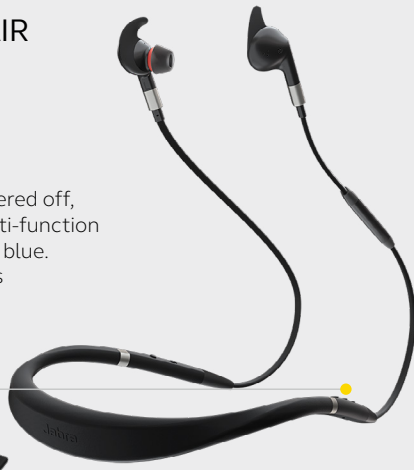

HOW TO START AND PAIR

Ensure the earbuds are powered off, and then hold 3 sec. the Multi-function button until the LED flashes blue. Follow the voice instructions to pair to your smartphone.

Plug the pre-paired Link 370 Bluetooth® adapter into a USB port on your computer. Press the Multi-function button to power on the earbuds.

HOW TO FIT

Select the correct EarGel™ and EarWing. For optimal audio quality, mix and match the different EarGel™ and EarWing sizes to find the best fit for your ear.