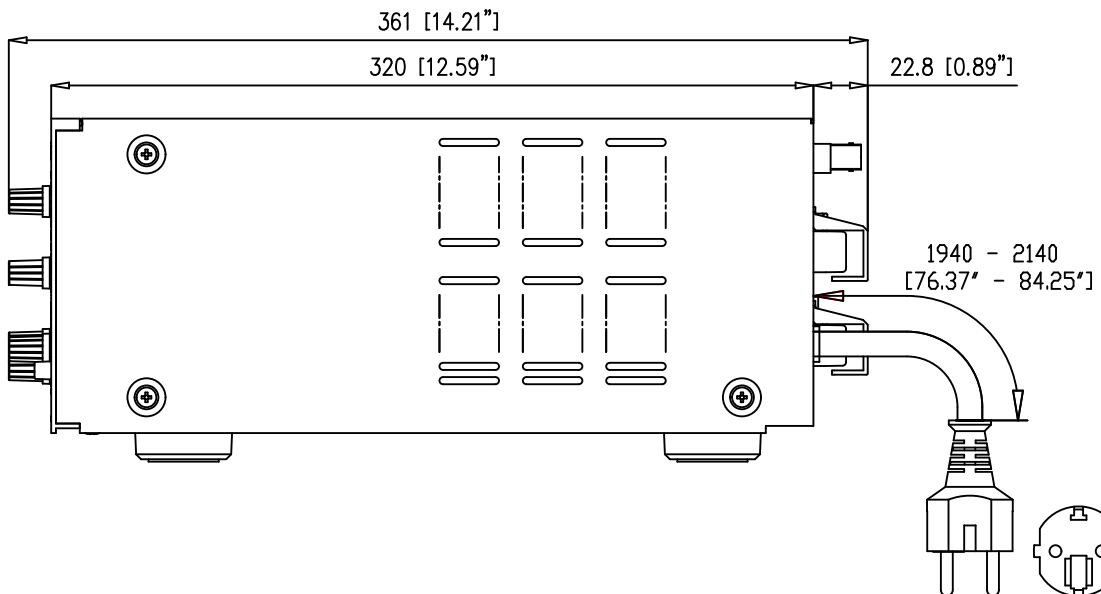

PA AMPLIFIER

A-2128S-AS

DESCRIPTION

TOA amplifier of model A-2128S-AS is mixer power amplifier with high capacity for audio requirements in mosque or other places of worship.

SPECIFICATIONS

* 0 dB = 1 V

Power Supply	AC : 220V, 50/60Hz ; DC : 24V	
Power Output	Rated 120W	
Power Consumption	AC : 350W (rated output)	
	AC : 170W (operation at EN60065)	
	DC : 15A (operation at Rated output)	
Frequency Response	50Hz - 20,000Hz \pm 3dB	
Distortion	Less than 1% THD at 1kHz, 1/3 rated output power	
Inputs (sensitivity, Impedance, Connector)		
MIC 1	Rear	1.0mV (-60dB*) Balanced 600 Ω , Phone Jack, Echo
MIC 2	Rear	1.0mV (-60dB*) Balanced 600 Ω , Phone Jack
MIC 3	Rear	1.0mV (-60dB*) Balanced 600 Ω , Phone Jack
MIC 4	Rear	1.0mV (-60dB*) Balanced 600 Ω , Phone Jack
MIC 5	Rear	1.0mV (-60dB*) Balanced 600 Ω , Phone Jack
AUX 1	Rear	300mV (-10dB*) Unbalanced 10k Ω , RCA Pin Jack
AUX 2	Rear	300mV (-10dB*) Unbalanced 10k Ω , RCA Pin Jack
AUX 3	Rear	300mV (-10dB*) Unbalanced 10k Ω , RCA Pin Jack
Speaker Outputs	100V, 4 Ω	
PRE AMP OUT	1.0V (0dB*) Unbalanced 600 Ω , RCA Pin Jack	
PWR AMP IN	1.0V (0dB*) Unbalanced 10k Ω , RCA Pin Jack	
REC OUT	1.0V (0dB*) Unbalanced 600 Ω , RCA Pin Jack	
Phantom Power	DC +21V (MIC 1)	
Noise Level (S/N)	More than 80 dB at All Volume control full CCW	
	More than 50 dB at All Volume control full CW	
Output Regulation	Less than 3 dB no load to full load	
Controls	Front	5 Microphone Gain Controls
	Front	3 Aux Gain Controls
	Front	8 Bass Tone Controls
	Front	8 Treble Tone Controls
	Front	1 Echo Level Control
	Front	1 Master Controls
	Front	1 Power ON/OFF Switch
Tone Controls	Bass : \pm 10 dB at 100 Hz, Treble : \pm 10 dB at 10 kHz	
Indicators	1 LED Signal, 1 LED Peak, 1 LED Power ON	
Ambient Temperature	0°C to +40°C	
Dimensions	420 (W) X 144 (H) X 361 (D) in mm	
Weight	13 kg	
Finish	Front panel	Aluminum, Gray
	Case	Steel plate, Gray

UNIT : mm SCALE : 1/3