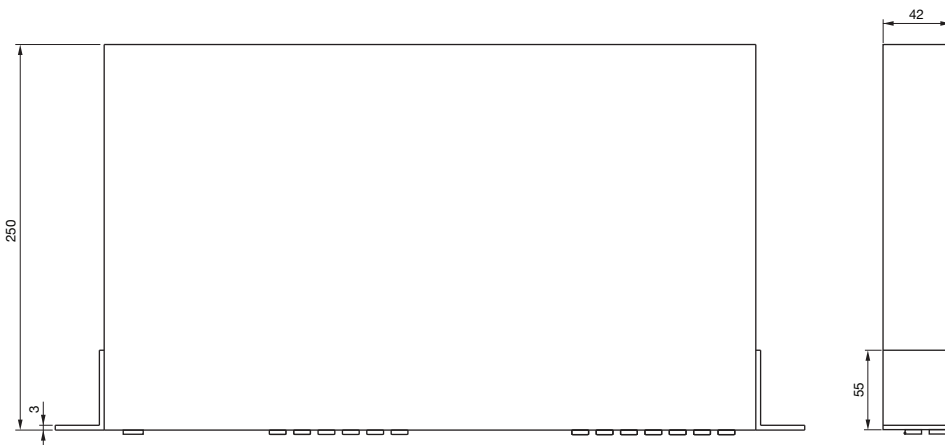

## SPECIFICATIONS

Power Source	220 ~ 240 V AC, 50/60 Hz
Power Consumption	15 W
CD Frequency Response	20 - 20,000 Hz, $\pm 3$ dB
Tuner Receiving Frequency	87.5 - 108 MHz (50 kHz step)
Audio Input	FM 75 ohms unbalanced antenna terminals, USB port for memory stick (support up to 32GB), SD/MMC card slot (support up to 32GB)
Audio Output	RCA audio output for FM L and R channels, RCA audio output for CD L and R channels, RCA audio output for PRIORITY L and R channels
Channels of Memory Tuner	30 Channels in total for FM broadcasts
Indicators	CD Player : LED, Tuner FM : LED
Operating Temperature	0°C to 40°C
Finish	Front Panel : Steel Plate, Color Black
	Case : Steel Plate, Color Black
Dimensions	482 (W) X 44 (H) X 250 (D) in mm
Weight	3.6 kg (without accessories)
Accessories	AC Power cord
	FM radio Antenna
	Remote Control

## APPEARANCE

Rear View

Top View

Side View

Front View

Remote Control

UNIT : mm SCALE : 1/5