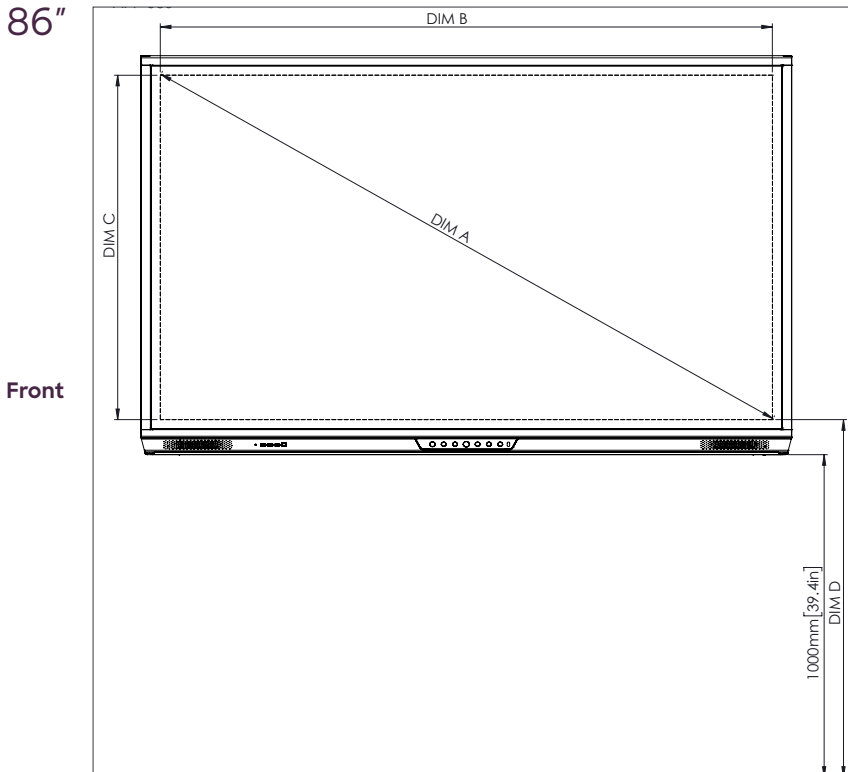

PHYSICAL SPECIFICATIONS

Panel Dimensions	65" 4K: 1536 x 960 x 90 mm (60.5 x 37.8 x 3.5 in) 75" 4K: 1767 x 1093 x 106 mm (69.6 x 43.0 x 4.2 in) 86" 4K: 2018 x 1236 x 113 mm (79.4 x 48.7 x 4.4 in)
Packed Dimensions	65" 4K: 1720 x 1095 x 272 mm (67.7 x 43.1 x 10.7 in) 75" 4K: 1880 x 1160 x 320 mm (74.0 x 45.7 x 12.6 in) 86" 4K: 2140 x 1340 x 280 mm (84.3 x 52.8 x 11.0 in)
Net Weight	65" 4K: 46 kg (101 lbs) 75" 4K: 62 kg (137 lbs) 86" 4K: 82 kg (181 lbs)
Packed Weight	65" 4K: 66kg (146lbs) 75" 4K: 85kg (187lbs) 86" 4K: 106kg (233 lbs)
Wall Mount Dimensions	1010 x 720 x 52 mm (39.8 x 28.3 x 2.0 in)
VESA Mount Point	65" 4K: 600 x 400 mm (23.6 x 15.7 in) 75" 4K: 600 x 400 mm (23.6 x 15.7 in) 86" 4K: 700 x 400 mm (27.6 x 15.7 in)

ActivPanel[®]

Cobalt[™] with USB-C

TECHNICAL DRAWINGS

65"

Front

DIM	DIMENSIONS (MM)	DIMENSIONS (IN)
A	1641	64.6
B	1430	56.3
C	805	31.7
D	1101	43.3
E	133	5.2
F	83	3.3
G	960	37.8
H	1536	60.5
I	600	23.6
J Min	151	5.9
J Max	289	11.4
K Min	1151	45.3
K Max	1289	50.7
L	90	3.5

Back

Side

ActivPanel[®]

Cobalt[™] with USB-C

TECHNICAL DRAWINGS

75"

Front

DIM	DIMENSIONS (MM)	DIMENSIONS (IN)
A	1895	74.6
B	1652	65.0
C	929	36.6
D	1105	43.5
E	144	5.7
F	76	3.0
G	1093	43.0
H	1767	69.6
I	600	23.6
J Min	228	9.0
J Max	365	14.4
K Min	1228	48.3
K Max	1365	53.7
L	106	4.2

Back

Side

ActivPanel[®]

Cobalt[™] with USB-C

TECHNICAL DRAWINGS

86"

DIM	DIMENSIONS (MM)	DIMENSIONS (IN)
A	2177	85.7
B	1897	74.7
C	1067	42.0
D	1107	43.6
E	155	6.1
F	78	3.1
G	1236	48.7
H	2018	79.4
I	700	27.6
J Min	292	11.5
J Max	430	16.9
K Min	1292	50.9
K Max	1430	56.3
L	113	4.4