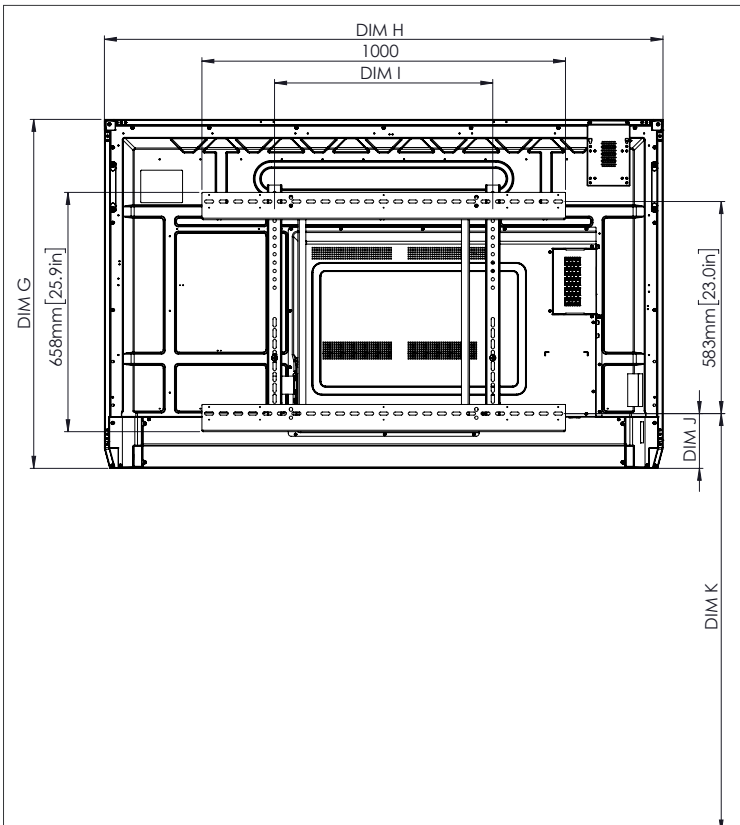

PHYSICAL SPECIFICATIONS

Panel Dimensions	65" 4K: 1536 x 960 x 90 mm (60.5 x 37.8 x 3.5 in) 75" 4K: 1767 x 1093 x 106 mm (69.6 x 43.0 x 4.2 in) 86" 4K: 2018 x 1236 x 113 mm (79.4 x 48.7 x 4.4 in)
Packed Dimensions	65" 4K: 1720 x 1095 x 272 mm (67.7 x 43.1 x 10.7 in) 75" 4K: 1880 x 1160 x 320 mm (74.0 x 45.7 x 12.6 in) 86" 4K: 2140 x 1340 x 280 mm (84.3 x 52.8 x 11.0 in)
Net Weight	65" 4K: 46 kg (101 lbs) 75" 4K: 62 kg (137 lbs) 86" 4K: 82 kg (181 lbs)
Packed Weight	65" 4K: 66kg (146lbs) 75" 4K: 85kg (187lbs) 86" 4K: 106kg (233 lbs)
Wall Mount Dimensions	1010 x 720 x 52 mm (39.8 x 28.3 x 2.0 in)
VESA Mount Point	65" 4K: 600 x 400 mm (23.6 x 15.7 in) 75" 4K: 600 x 400 mm (23.6 x 15.7 in) 86" 4K: 700 x 400 mm (27.6 x 15.7 in)

ActivPanel[®]

Cobalt[™] with USB-C

TECHNICAL DRAWINGS

65"

Front

DIM	DIMENSIONS (MM)	DIMENSIONS (IN)
A	1641	64.6
B	1430	56.3
C	805	31.7
D	1101	43.3
E	133	5.2
F	83	3.3
G	960	37.8
H	1536	60.5
I	600	23.6
J Min	151	5.9
J Max	289	11.4
K Min	1151	45.3
K Max	1289	50.7
L	90	3.5

Back

Side

ActivPanel[®]

Cobalt[™] with USB-C

TECHNICAL DRAWINGS

75"

Front

DIM	DIMENSIONS (MM)	DIMENSIONS (IN)
A	1895	74.6
B	1652	65.0
C	929	36.6
D	1105	43.5
E	144	5.7
F	76	3.0
G	1093	43.0
H	1767	69.6
I	600	23.6
J Min	228	9.0
J Max	365	14.4
K Min	1228	48.3
K Max	1365	53.7
L	106	4.2

Back

Side

ActivPanel[®]

Cobalt[™] with USB-C

TECHNICAL DRAWINGS

86"

DIM	DIMENSIONS (MM)	DIMENSIONS (IN)
A	2177	85.7
B	1897	74.7
C	1067	42.0
D	1107	43.6
E	155	6.1
F	78	3.1
G	1236	48.7
H	2018	79.4
I	700	27.6
J Min	292	11.5
J Max	430	16.9
K Min	1292	50.9
K Max	1430	56.3
L	113	4.4