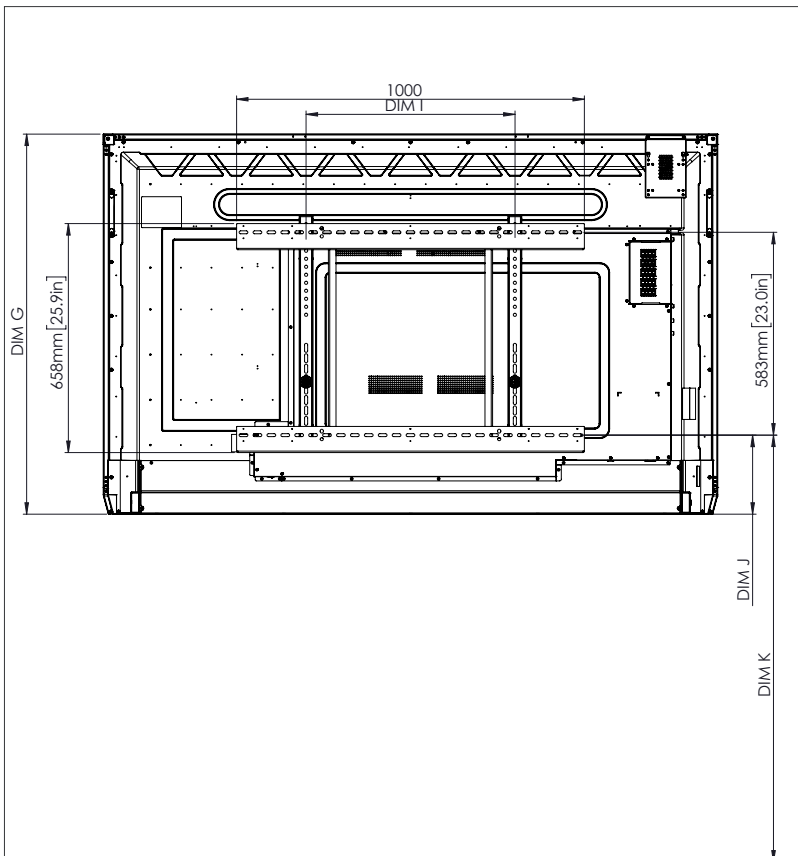

PHYSICAL SPECIFICATIONS

Panel Dimensions	65" 4K: 1536 x 960 x 90 mm (60.5 x 37.8 x 3.5 in) 75" 4K: 1767 x 1093 x 106 mm (69.6 x 43.0 x 4.2 in) 86" 4K: 2018 x 1236 x 113 mm (79.4 x 48.7 x 4.4 in)
Packed Dimensions	65" 4K: 1720 x 1095 x 272 mm (67.7 x 43.1 x 10.7 in) 75" 4K: 1880 x 1160 x 320 mm (74.0 x 45.7 x 12.6 in) 86" 4K: 2140 x 1340 x 280 mm (84.3 x 52.8 x 11.0 in)
Net Weight	65" 4K: 46 kg (101 lbs) 75" 4K: 62 kg (137 lbs) 86" 4K: 82 kg (181 lbs)
Packed Weight	65" 4K: 66kg (146lbs) 75" 4K: 85kg (187lbs) 86" 4K: 106kg (233 lbs)
Wall Mount Dimensions	1010 x 720 x 52 mm (39.8 x 28.3 x 2.0 in)
VESA Mount Point	65" 4K: 600 x 400 mm (23.6 x 15.7 in) 75" 4K: 600 x 400 mm (23.6 x 15.7 in) 86" 4K: 700 x 400 mm (27.6 x 15.7 in)

ActivPanel[®]

Cobalt[™] with USB-C

TECHNICAL DRAWINGS

65"

Front

DIM	DIMENSIONS (MM)	DIMENSIONS (IN)
A	1641	64.6
B	1430	56.3
C	805	31.7
D	1101	43.3
E	133	5.2
F	83	3.3
G	960	37.8
H	1536	60.5
I	600	23.6
J Min	151	5.9
J Max	289	11.4
K Min	1151	45.3
K Max	1289	50.7
L	90	3.5

Back

Side

ActivPanel[®]

Cobalt[™] with USB-C

TECHNICAL DRAWINGS

75"

Front

DIM	DIMENSIONS (MM)	DIMENSIONS (IN)
A	1895	74.6
B	1652	65.0
C	929	36.6
D	1105	43.5
E	144	5.7
F	76	3.0
G	1093	43.0
H	1767	69.6
I	600	23.6
J Min	228	9.0
J Max	365	14.4
K Min	1228	48.3
K Max	1365	53.7
L	106	4.2

Back

Side

ActivPanel[®]

Cobalt[™] with USB-C

TECHNICAL DRAWINGS

86"

DIM	DIMENSIONS (MM)	DIMENSIONS (IN)
A	2177	85.7
B	1897	74.7
C	1067	42.0
D	1107	43.6
E	155	6.1
F	78	3.1
G	1236	48.7
H	2018	79.4
I	700	27.6
J Min	292	11.5
J Max	430	16.9
K Min	1292	50.9
K Max	1430	56.3
L	113	4.4