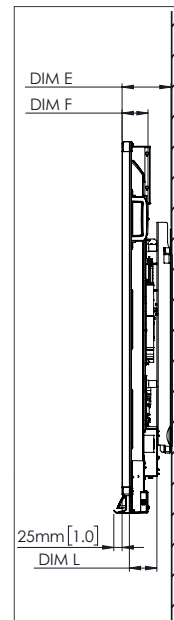

PHYSICAL SPECIFICATIONS

Panel Dimensions	65" 4K: 1536 x 960 x 90 mm (60.5 x 37.8 x 3.5 in) 75" 4K: 1767 x 1093 x 106 mm (69.6 x 43.0 x 4.2 in) 86" 4K: 2018 x 1236 x 113 mm (79.4 x 48.7 x 4.4 in)
Packed Dimensions	65" 4K: 1720 x 1095 x 272 mm (67.7 x 43.1 x 10.7 in) 75" 4K: 1880 x 1160 x 320 mm (74.0 x 45.7 x 12.6 in) 86" 4K: 2140 x 1340 x 280 mm (84.3 x 52.8 x 11.0 in)
Net Weight	65" 4K: 46 kg (101 lbs) 75" 4K: 62 kg (137 lbs) 86" 4K: 82 kg (181 lbs)
Packed Weight	65" 4K: 66kg (146lbs) 75" 4K: 85kg (187lbs) 86" 4K: 106kg (233 lbs)
Wall Mount Dimensions	1010 x 720 x 52 mm (39.8 x 28.3 x 2.0 in)
VESA Mount Point	65" 4K: 600 x 400 mm (23.6 x 15.7 in) 75" 4K: 600 x 400 mm (23.6 x 15.7 in) 86" 4K: 700 x 400 mm (27.6 x 15.7 in)

ActivPanel[®]

Cobalt[™] with USB-C

TECHNICAL DRAWINGS

65"

Front

DIM	DIMENSIONS (MM)	DIMENSIONS (IN)
A	1641	64.6
B	1430	56.3
C	805	31.7
D	1101	43.3
E	133	5.2
F	83	3.3
G	960	37.8
H	1536	60.5
I	600	23.6
J Min	151	5.9
J Max	289	11.4
K Min	1151	45.3
K Max	1289	50.7
L	90	3.5

Back

Side

ActivPanel[®]

Cobalt[™] with USB-C

TECHNICAL DRAWINGS

75"

Front

DIM	DIMENSIONS (MM)	DIMENSIONS (IN)
A	1895	74.6
B	1652	65.0
C	929	36.6
D	1105	43.5
E	144	5.7
F	76	3.0
G	1093	43.0
H	1767	69.6
I	600	23.6
J Min	228	9.0
J Max	365	14.4
K Min	1228	48.3
K Max	1365	53.7
L	106	4.2

Back

Side

ActivPanel[®]

Cobalt[™] with USB-C

TECHNICAL DRAWINGS

86"

DIM	DIMENSIONS (MM)	DIMENSIONS (IN)
A	2177	85.7
B	1897	74.7
C	1067	42.0
D	1107	43.6
E	155	6.1
F	78	3.1
G	1236	48.7
H	2018	79.4
I	700	27.6
J Min	292	11.5
J Max	430	16.9
K Min	1292	50.9
K Max	1430	56.3
L	113	4.4