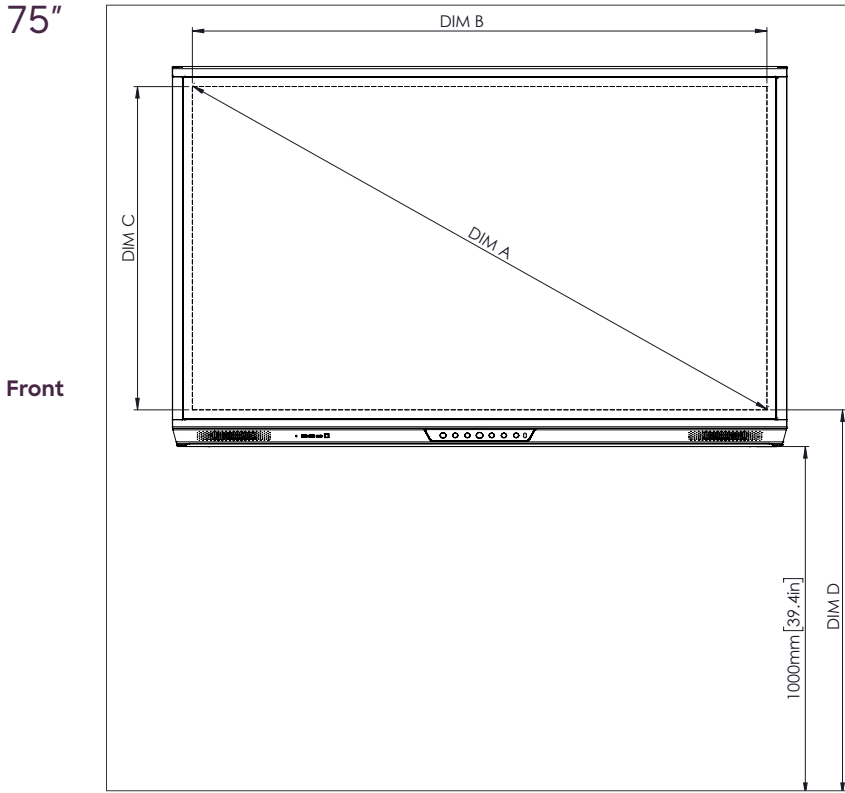

PHYSICAL SPECIFICATIONS

Panel Dimensions	65" 4K: 1536 x 960 x 90 mm (60.5 x 37.8 x 3.5 in) 75" 4K: 1767 x 1093 x 106 mm (69.6 x 43.0 x 4.2 in) 86" 4K: 2018 x 1236 x 113 mm (79.4 x 48.7 x 4.4 in)
Packed Dimensions	65" 4K: 1720 x 1095 x 272 mm (67.7 x 43.1 x 10.7 in) 75" 4K: 1880 x 1160 x 320 mm (74.0 x 45.7 x 12.6 in) 86" 4K: 2140 x 1340 x 280 mm (84.3 x 52.8 x 11.0 in)
Net Weight	65" 4K: 46 kg (101 lbs) 75" 4K: 62 kg (137 lbs) 86" 4K: 82 kg (181 lbs)
Packed Weight	65" 4K: 66kg (146lbs) 75" 4K: 85kg (187lbs) 86" 4K: 106kg (233 lbs)
Wall Mount Dimensions	1010 x 720 x 52 mm (39.8 x 28.3 x 2.0 in)
VESA Mount Point	65" 4K: 600 x 400 mm (23.6 x 15.7 in) 75" 4K: 600 x 400 mm (23.6 x 15.7 in) 86" 4K: 700 x 400 mm (27.6 x 15.7 in)

ActivPanel[®]

Cobalt[™] with USB-C

TECHNICAL DRAWINGS

65"

Front

DIM	DIMENSIONS (MM)	DIMENSIONS (IN)
A	1641	64.6
B	1430	56.3
C	805	31.7
D	1101	43.3
E	133	5.2
F	83	3.3
G	960	37.8
H	1536	60.5
I	600	23.6
J Min	151	5.9
J Max	289	11.4
K Min	1151	45.3
K Max	1289	50.7
L	90	3.5

Back

Side

ActivPanel[®]

Cobalt[™] with USB-C

TECHNICAL DRAWINGS

75"

Front

DIM	DIMENSIONS (MM)	DIMENSIONS (IN)
A	1895	74.6
B	1652	65.0
C	929	36.6
D	1105	43.5
E	144	5.7
F	76	3.0
G	1093	43.0
H	1767	69.6
I	600	23.6
J Min	228	9.0
J Max	365	14.4
K Min	1228	48.3
K Max	1365	53.7
L	106	4.2

Back

Side

ActivPanel[®]

Cobalt[™] with USB-C

TECHNICAL DRAWINGS

86"

DIM	DIMENSIONS (MM)	DIMENSIONS (IN)
A	2177	85.7
B	1897	74.7
C	1067	42.0
D	1107	43.6
E	155	6.1
F	78	3.1
G	1236	48.7
H	2018	79.4
I	700	27.6
J Min	292	11.5
J Max	430	16.9
K Min	1292	50.9
K Max	1430	56.3
L	113	4.4