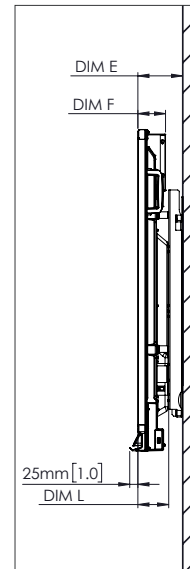

PHYSICAL SPECIFICATIONS

Panel Dimensions	65" 4K: 1536 x 960 x 90 mm (60.5 x 37.8 x 3.5 in) 75" 4K: 1767 x 1093 x 106 mm (69.6 x 43.0 x 4.2 in) 86" 4K: 2018 x 1236 x 113 mm (79.4 x 48.7 x 4.4 in)
Packed Dimensions	65" 4K: 1720 x 1095 x 272 mm (67.7 x 43.1 x 10.7 in) 75" 4K: 1880 x 1160 x 320 mm (74.0 x 45.7 x 12.6 in) 86" 4K: 2140 x 1340 x 280 mm (84.3 x 52.8 x 11.0 in)
Net Weight	65" 4K: 46 kg (101 lbs) 75" 4K: 62 kg (137 lbs) 86" 4K: 82 kg (181 lbs)
Packed Weight	65" 4K: 66kg (146lbs) 75" 4K: 85kg (187lbs) 86" 4K: 106kg (233 lbs)
Wall Mount Dimensions	1010 x 720 x 52 mm (39.8 x 28.3 x 2.0 in)
VESA Mount Point	65" 4K: 600 x 400 mm (23.6 x 15.7 in) 75" 4K: 600 x 400 mm (23.6 x 15.7 in) 86" 4K: 700 x 400 mm (27.6 x 15.7 in)

ActivPanel[®]

Cobalt[™] with USB-C

TECHNICAL DRAWINGS

65"

Front

DIM	DIMENSIONS (MM)	DIMENSIONS (IN)
A	1641	64.6
B	1430	56.3
C	805	31.7
D	1101	43.3
E	133	5.2
F	83	3.3
G	960	37.8
H	1536	60.5
I	600	23.6
J Min	151	5.9
J Max	289	11.4
K Min	1151	45.3
K Max	1289	50.7
L	90	3.5

Back

Side

ActivPanel[®]

Cobalt[™] with USB-C

TECHNICAL DRAWINGS

75"

Front

DIM	DIMENSIONS (MM)	DIMENSIONS (IN)
A	1895	74.6
B	1652	65.0
C	929	36.6
D	1105	43.5
E	144	5.7
F	76	3.0
G	1093	43.0
H	1767	69.6
I	600	23.6
J Min	228	9.0
J Max	365	14.4
K Min	1228	48.3
K Max	1365	53.7
L	106	4.2

Back

Side

ActivPanel[®]

Cobalt[™] with USB-C

TECHNICAL DRAWINGS

86"

DIM	DIMENSIONS (MM)	DIMENSIONS (IN)
A	2177	85.7
B	1897	74.7
C	1067	42.0
D	1107	43.6
E	155	6.1
F	78	3.1
G	1236	48.7
H	2018	79.4
I	700	27.6
J Min	292	11.5
J Max	430	16.9
K Min	1292	50.9
K Max	1430	56.3
L	113	4.4