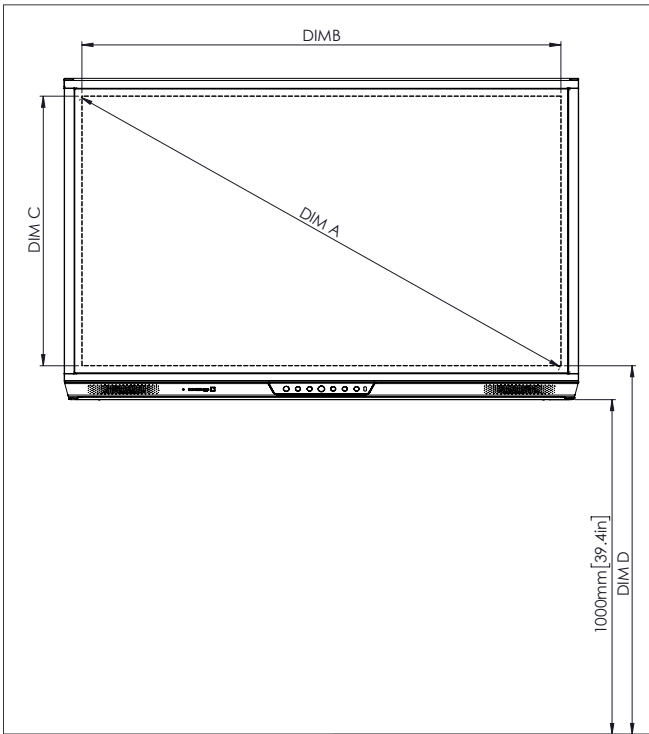

PHYSICAL SPECIFICATIONS

Panel Dimensions	65" 4K: 1536 x 960 x 90 mm (60.5 x 37.8 x 3.5 in) 75" 4K: 1767 x 1093 x 106 mm (69.6 x 43.0 x 4.2 in) 86" 4K: 2018 x 1236 x 113 mm (79.4 x 48.7 x 4.4 in)
Packed Dimensions	65" 4K: 1720 x 1095 x 272 mm (67.7 x 43.1 x 10.7 in) 75" 4K: 1880 x 1160 x 320 mm (74.0 x 45.7 x 12.6 in) 86" 4K: 2140 x 1340 x 280 mm (84.3 x 52.8 x 11.0 in)
Net Weight	65" 4K: 46 kg (101 lbs) 75" 4K: 62 kg (137 lbs) 86" 4K: 82 kg (181 lbs)
Packed Weight	65" 4K: 66kg (146lbs) 75" 4K: 85kg (187lbs) 86" 4K: 106kg (233 lbs)
Wall Mount Dimensions	1010 x 720 x 52 mm (39.8 x 28.3 x 2.0 in)
VESA Mount Point	65" 4K: 600 x 400 mm (23.6 x 15.7 in) 75" 4K: 600 x 400 mm (23.6 x 15.7 in) 86" 4K: 700 x 400 mm (27.6 x 15.7 in)

ActivPanel[®]

Cobalt[™] with USB-C

TECHNICAL DRAWINGS

65"

Front

DIM	DIMENSIONS (MM)	DIMENSIONS (IN)
A	1641	64.6
B	1430	56.3
C	805	31.7
D	1101	43.3
E	133	5.2
F	83	3.3
G	960	37.8
H	1536	60.5
I	600	23.6
J Min	151	5.9
J Max	289	11.4
K Min	1151	45.3
K Max	1289	50.7
L	90	3.5

Back

Side

ActivPanel[®]

Cobalt[™] with USB-C

TECHNICAL DRAWINGS

75"

Front

DIM	DIMENSIONS (MM)	DIMENSIONS (IN)
A	1895	74.6
B	1652	65.0
C	929	36.6
D	1105	43.5
E	144	5.7
F	76	3.0
G	1093	43.0
H	1767	69.6
I	600	23.6
J Min	228	9.0
J Max	365	14.4
K Min	1228	48.3
K Max	1365	53.7
L	106	4.2

Back

Side

ActivPanel[®]

Cobalt[™] with USB-C

TECHNICAL DRAWINGS

86"

DIM	DIMENSIONS (MM)	DIMENSIONS (IN)
A	2177	85.7
B	1897	74.7
C	1067	42.0
D	1107	43.6
E	155	6.1
F	78	3.1
G	1236	48.7
H	2018	79.4
I	700	27.6
J Min	292	11.5
J Max	430	16.9
K Min	1292	50.9
K Max	1430	56.3
L	113	4.4